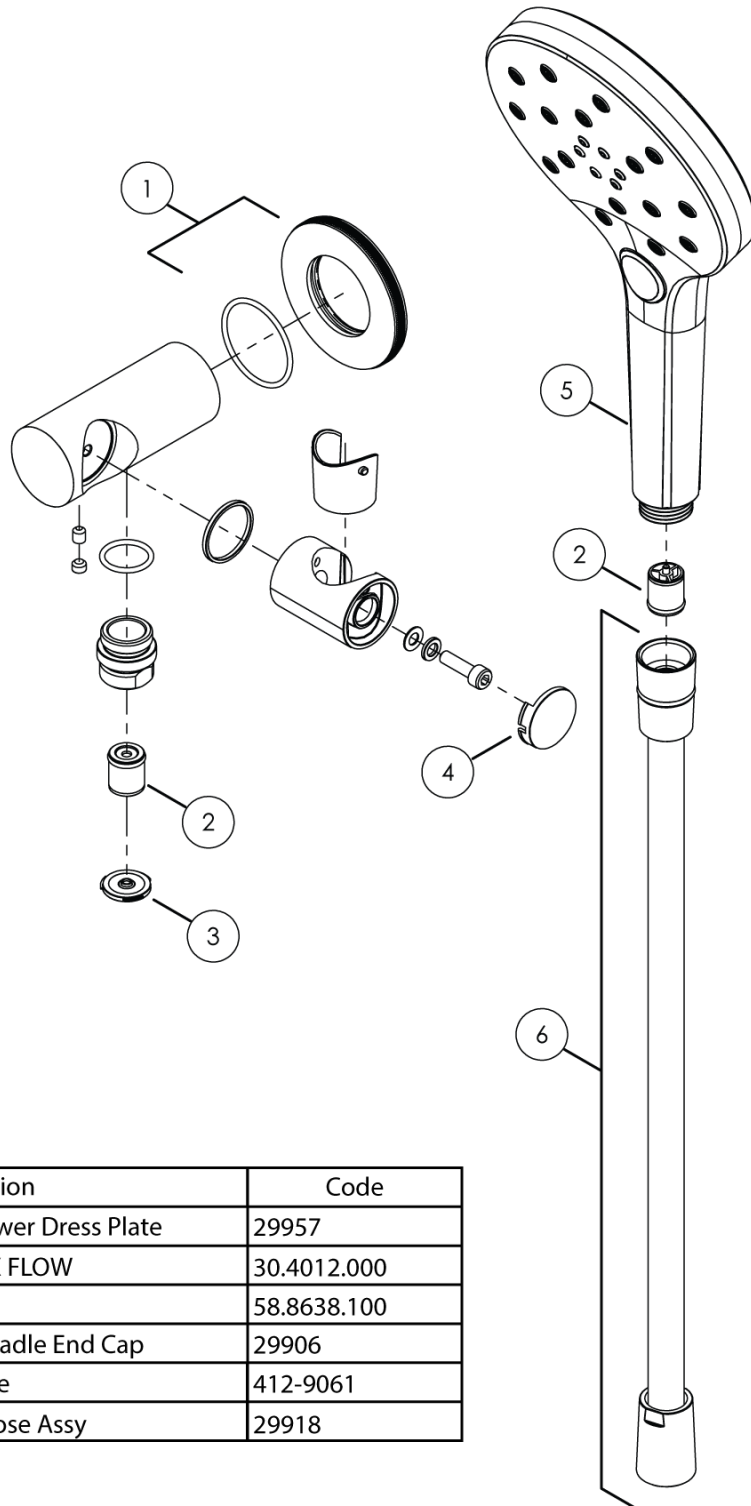

**Milli Marq Edit Hand Shower on Bracket Brushed Gunmetal (3 Star)**

21964

No.	Description	Code
1.	Milli Marq Edit Hand Shower Dress Plate	29957
2.	CHECK VALVE DW14 MAX FLOW	30.4012.000
3.	PCW-01 8 L/M	58.8638.100
4.	Milli Marq Edit Shower Cradle End Cap	29906
5.	Milli Marq Edit Hand Piece	412-9061
6.	Milli Marq Edit Shower Hose Assy	29918