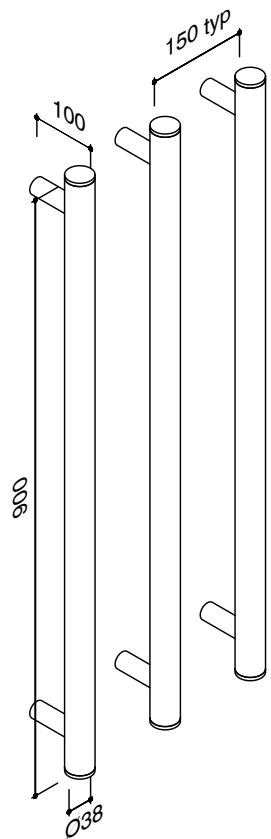

Milli Mood Edit Vertical Triple Heated Towel Rail 900 x 38mm PVD Brushed Gunmetal

2020375

SPECIFICATIONS

Recommended Use	Domestic, Hotel & Commercial
Colour	Brushed Gunmetal
Material	Copper Tube
Electrical Connection	Hardwired
Electrical Connection Position	Bottom Bracket
Heating Method	Water Filled
Power Wattage	20 W
Voltage	240 Volts
IP Rating	IPX5

WARRANTY

Warranty - Domestic Use	10 Years
Spare Parts & Labour	12 Months

Please refer to Warranty Page for full Terms and Conditions

Dimensions are nominal measurements only.

CLEANING RECOMMENDATIONS:

We recommend the use of a soft dry cloth. This product should not be cleaned with abrasive materials or cleaning agents. Damage caused by improper treatment is not covered by the product warranty - refer to warranty conditions.

Disclaimer: Products in this specification manual must by regulation be installed by licensed and registered trade people. The manufacturer/distributor reserves the right to vary specifications or delete models from their range without prior notification. Dimensions are nominal measurements only. Dimensions and set-outs listed are correct at time of publication however the manufacturer/distributor takes no responsibility for printing errors.

Published 24/02/2023

To see the complete Milli range go to www.reece.com.au/bathrooms