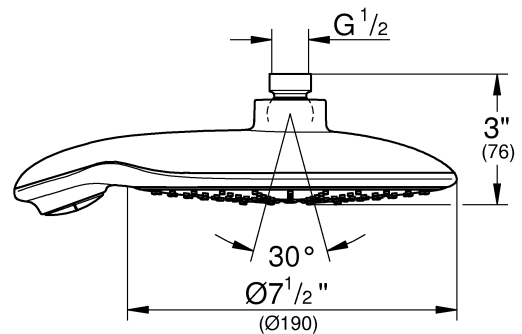

POWER & SOUL
190MM OVERHEAD SHOWER
MODEL #27767000

Pure Freude
an Wasser

Product Specifications

Product Description:

Power&Soul® 190
Head Shower 4+ sprays

GROHE Rain O², Rain, Bokoma Spray® & Jet
Ø 190 mm
Ball joint with turning angle ± 15°
Connection thread ½"

POWER & SOUL
190MM OVERHEAD SHOWER
MODEL #27767000

Pure Freude
an Wasser

Spare Parts

Pos.-nr.	Product Description	Order-nr.	Units per package
1	Fibre seal	0138900M	1
2	Dirt Strainer	0676800M	1

48166000

SpeedClean