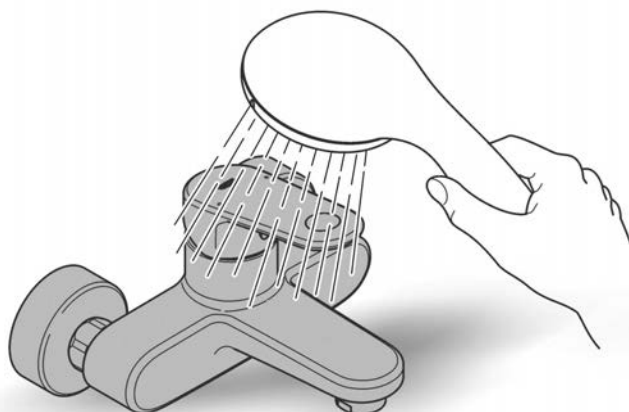

POWER & SOUL
190MM OVERHEAD SHOWER
MODEL #27767000

Pure Freude
an Wasser

Spare Parts

Pos.-nr.	Product Description	Order-nr.	Units per package
1	Fibre seal	0138900M	1
2	Dirt Strainer	0676800M	1

48166000

SpeedClean