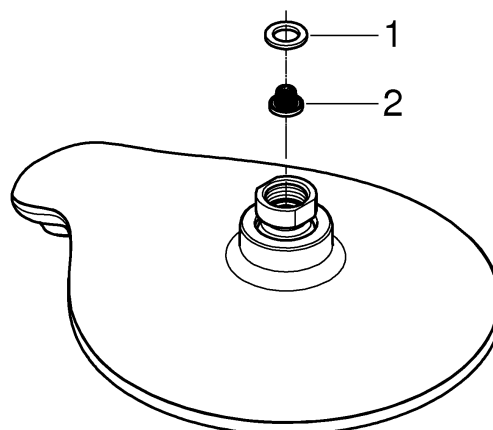

POWER & SOUL
190MM OVERHEAD SHOWER
MODEL #27767000

Pure Freude
an Wasser

Product Specifications

Product Description:

Power&Soul® 190
Head Shower 4+ sprays

GROHE Rain O², Rain, Bokoma Spray® & Jet
Ø 190 mm
Ball joint with turning angle ± 15°
Connection thread ½"

POWER & SOUL
190MM OVERHEAD SHOWER
MODEL #27767000

Pure Freude
an Wasser

Spare Parts

Pos.-nr.	Product Description	Order-nr.	Units per package
1	Fibre seal	0138900M	1
2	Dirt Strainer	0676800M	1

48166000

SpeedClean