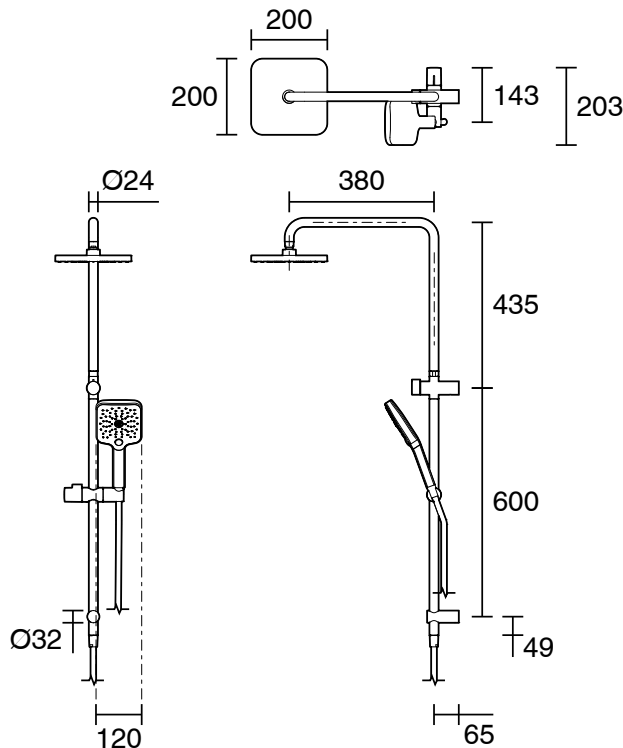

## Mizu Soothe Twin Rail Shower 3 Function with Top Rail Water Inlet Chrome (5 Star)

4201035

SPECIFICATIONS	
Recommended Use	Domestic;Commercial;Hotel
Colour Finish	Chrome
Max Continuous Working Pressure (kPa)	500
Max Continuous Working Temperature (deg C)	65
WARRANTY	
Warranty - Domestic Use (Years)	10
Spare Parts & Labour (Years)	1
<i>Please refer to Warranty Page for full Terms and Conditions</i>	

Dimensions are nominal measurements only.