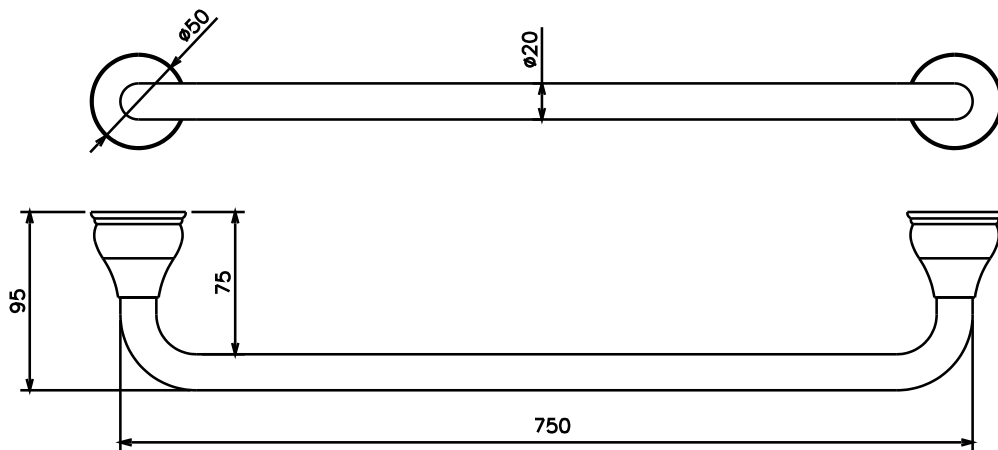

Milli Monument Edit Single Towel Rail 750mm Matte Black

2265444

SPECIFICATIONS

Recommended Use	Domestic, Hotel & Commercial
Colour	Matte Black
Material	Brass

WARRANTY

Replacement Only - Domestic Use 15 Years

Please refer to Warranty Page for full Terms and Conditions

Dimensions are nominal measurements only.

CLEANING RECOMMENDATIONS:

We recommend the use of soapy water or approved cleaners. This product should not be cleaned with abrasive materials. Damage caused by any improper treatment is not covered by the product warranty. Refer to Warranty Conditions

Disclaimer: Products in this specification manual must by regulation be installed by licensed and registered trade people. The manufacturer/distributor reserves the right to vary specifications or delete models from their range without prior notification. Dimensions are nominal measurements only. Dimensions and set-outs listed are correct at time of publication however the manufacturer/distributor takes no responsibility for printing errors.

Published 28/03/2022

To see the complete Milli range go to www.reece.com.au