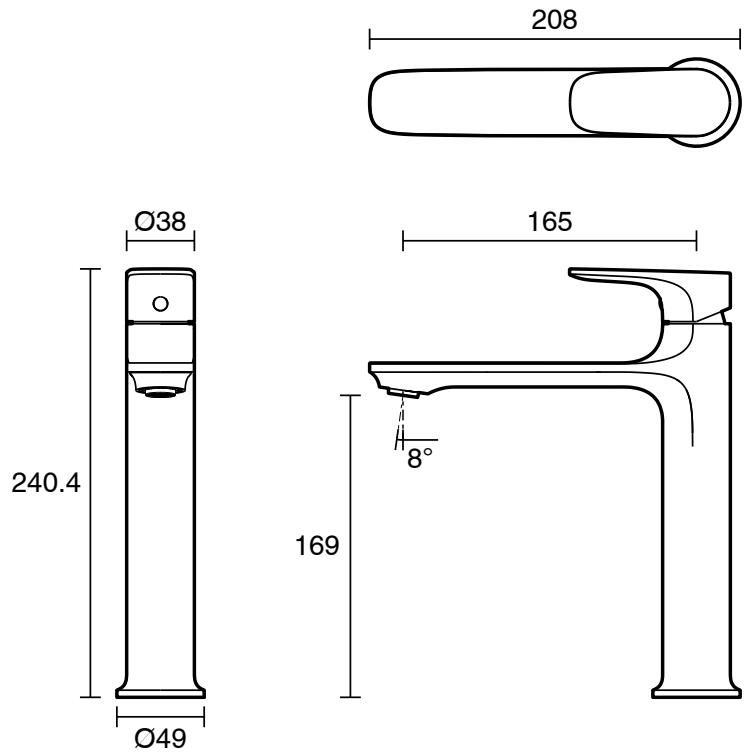

mizu

Mizu Silk Medium Height Basin Mixer Tap Brushed Brass (6 Star) Lead Free

9512488

SPECIFICATIONS	
Recommended Use	Domestic;Commercial;Hotel
Colour Category	Brass
Colour Finish	Brushed Brass
Primary Material	Lead Free Brass
Hot Water Unit Suitability	Storage Tank;Continuous Flow
WARRANTY	
Warranty - Domestic Use (Years)	10
Spare Parts & Labour (Years)	1
<i>Please refer to Warranty Page for full Terms and Conditions</i>	

Disclaimer: Products in this specification manual must by regulation be installed by licensed and registered trade people. The manufacturer/distributor reserves the right to vary specifications or delete models from their range without prior notification. Dimensions are nominal measurements only. Dimensions and set-outs listed are correct at time of publication however the manufacturer/distributor takes no responsibility for printing errors.