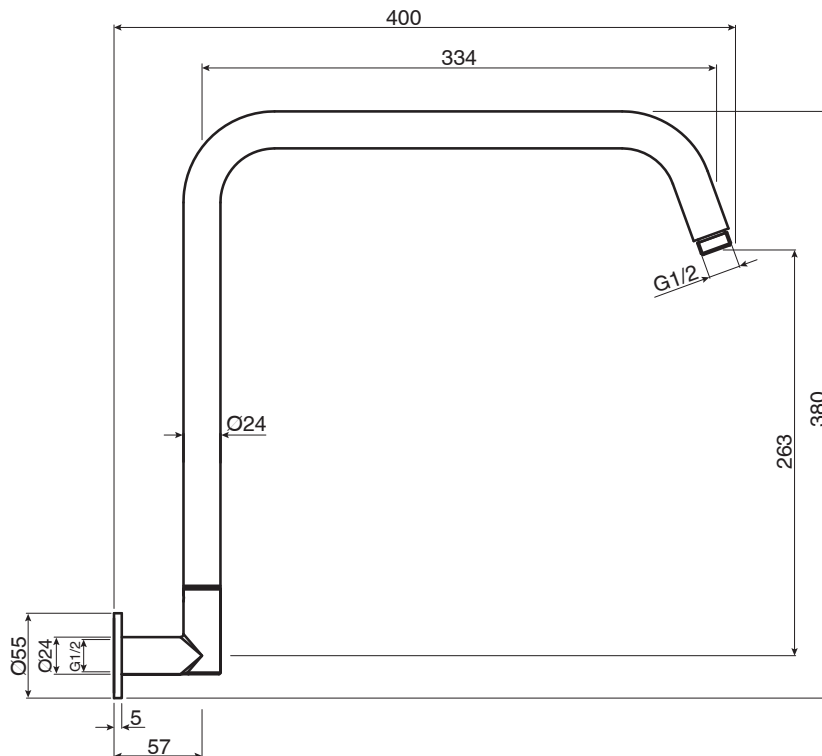

mizu

Mizu Drift Gooseneck Shower Arm Only Brushed Gunmetal

9512214

SPECIFICATIONS	
Recommended Use	Domestic, Hotel & Commercial
Colour	Brushed Gunmetal
Finish	Brushed
Material	Brass
Recommended Pressure Range	150 - 500 kPa
Maximum Continuous Working Temperature	60 deg C
Suitable for Storage Tank Hot Water	Yes
Suitable for Continuous Flow Hot Water	Yes
Suitable for Gravity Feed Hot Water	No
WARRANTY	
Warranty - Domestic Use	10 Years
Spare Parts & Labour	12 Months
<i>Please refer to Warranty Page for full Terms and Conditions</i>	