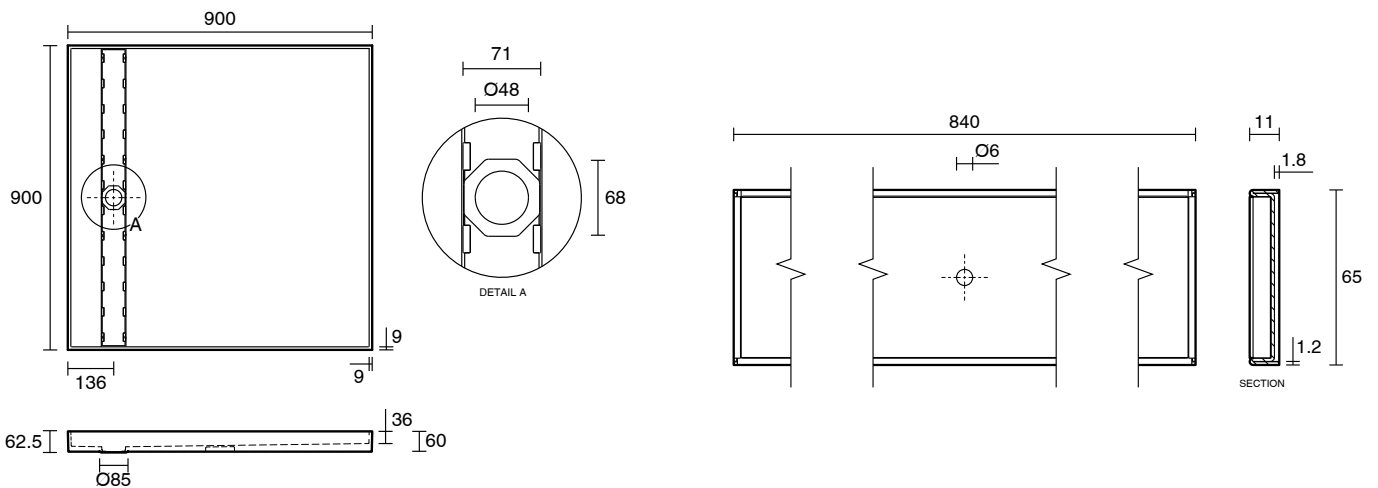

Posh Solus Tile Over Shower Tray with 1140mm Long Rear Stainless Steel Tile Insert Channel Suits Tiles up to 8mm (For 3 Wall / Alcove Install) 900mm x 900mm

9512240

SPECIFICATIONS

Recommended Use	Domestic, Hotel & Commercial
Shower Base Colour	Grey
Shower Base Material	SMC
Shower Grate Material	Stainless Steel (316 Grade)
Waste Position	Centre Rear
Shower Base Waste Size	50 mm
Weight of Shower Base	20 kg
Usage	Alcove Install

WARRANTY

Warranty - Domestic Use	10 Years
Spare Parts & Labour	12 Months

Please refer to Warranty Page for full Terms and Conditions

Dimensions are nominal measurements only.

CLEANING RECOMMENDATIONS:

We recommend the use of soapy water or approved cleaners. This product should not be cleaned with abrasive materials. Damage caused by any improper treatment is not covered by the product warranty. Refer to Warranty Conditions

Disclaimer: Products in this specification manual must by regulation be installed by licensed and registered trade people. The manufacturer/distributor reserves the right to vary specifications or delete models from their range without prior notification. Dimensions are nominal measurements only. Dimensions and set-outs listed are correct at time of publication however the manufacturer/distributor takes no responsibility for printing errors.

Published 31/07/2023

To see the complete Posh range go to
www.reece.com.au