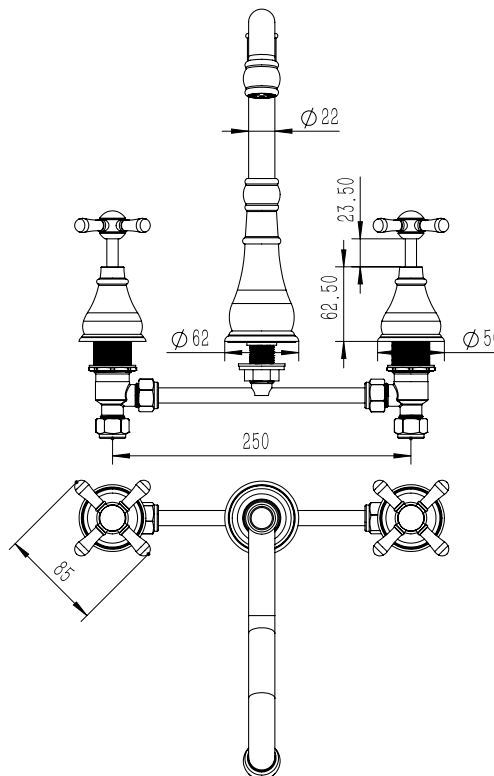

Milli Voir Hob English Kitchen / Spa Set Cross Handle Matte Black (4 Star)

2265428

SPECIFICATIONS

Recommended Use	Domestic, hotel and commercial
Colour	Matte Black
Material	DR Brass
Recommended Pressure Range	150 - 500 kPa
Max Continuous Working Pressure	500 kPa
Max Continuous Working Temperature	80 deg C
Suitable for Storage Tank Hot Water	Yes
Suitable for Continuous Flow Hot Water	Yes
Suitable for Gravity Feed Hot Water	No

WARRANTY

Warranty - Domestic Use	15 Years
Spare Parts & Labour	12 Months

Please refer to Warranty Page for full Terms and Conditions

Dimensions are nominal measurements only.

CLEANING RECOMMENDATIONS:

We recommend the use of soapy water or approved cleaners. This product should not be cleaned with abrasive materials. Damage caused by any improper treatment is not covered by the product warranty. Refer to Warranty Conditions

Disclaimer: Products in this specification manual must by regulation be installed by licensed and registered trade people. The manufacturer/distributor reserves the right to vary specifications or delete models from their range without prior notification. Dimensions are nominal measurements only. Dimensions and set-outs listed are correct at time of publication however the manufacturer/distributor takes no responsibility for printing errors.

Published 01/06/2020

To see the complete Milli range go to www.reece.com.au