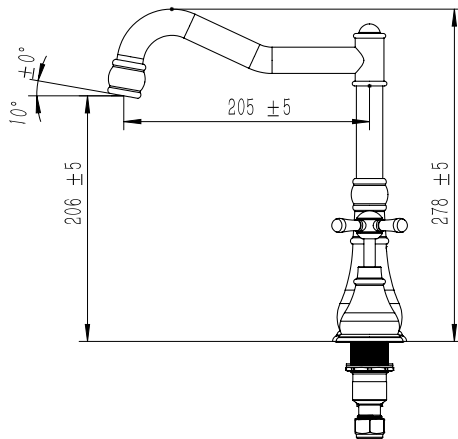

Milli Voir Hob English Kitchen / Spa Set Cross Handle Matte Black (4 Star)

2265428

SPECIFICATIONS

Recommended Use	Domestic, hotel and commercial
Colour	Matte Black
Material	DR Brass
Recommended Pressure Range	150 - 500 kPa
Max Continuous Working Pressure	500 kPa
Max Continuous Working Temperature	80 deg C
Suitable for Storage Tank Hot Water	Yes
Suitable for Continuous Flow Hot Water	Yes
Suitable for Gravity Feed Hot Water	No

WARRANTY

Warranty - Domestic Use	15 Years
Spare Parts & Labour	12 Months

Please refer to Warranty Page for full Terms and Conditions

Dimensions are nominal measurements only.

CLEANING RECOMMENDATIONS:

We recommend the use of soapy water or approved cleaners. This product should not be cleaned with abrasive materials. Damage caused by any improper treatment is not covered by the product warranty. Refer to Warranty Conditions

Disclaimer: Products in this specification manual must by regulation be installed by licensed and registered trade people. The manufacturer/distributor reserves the right to vary specifications or delete models from their range without prior notification. Dimensions are nominal measurements only. Dimensions and set-outs listed are correct at time of publication however the manufacturer/distributor takes no responsibility for printing errors.

Published 01/06/2020

To see the complete Milli range go to www.reece.com.au