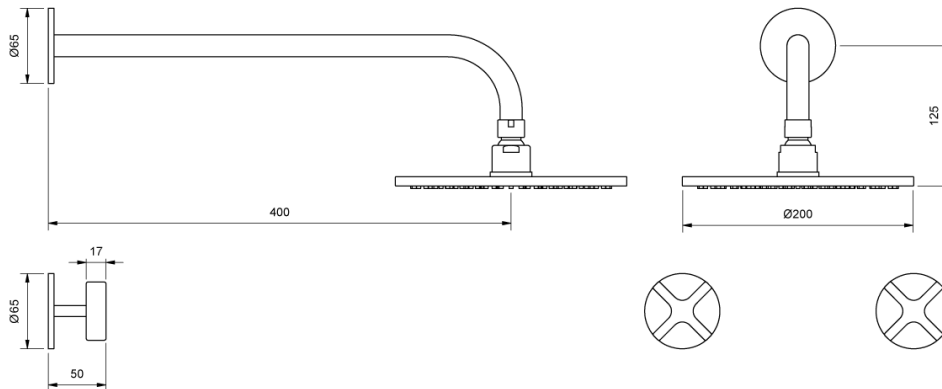

Milli Exo Shower Set Chrome (3 Star)

2299045

SPECIFICATIONS

Recommended Use	Domestic, Hotel & Commercial
Colour	Chrome
Finish	Polished
Body Material	Electroplated Brass
Recommended Pressure Range	150 - 500 kPa
Maximum Continuous Working Temperature	80 deg C
Suitable for Storage Tank Hot Water	Yes
Suitable for Continuous Flow Hot Water	Yes
Suitable for Gravity Feed Hot Water	No

WARRANTY

Warranty - Domestic Use	15 Years
Spare Parts & Labour	5 Years

Please refer to Warranty Page for full Terms and Conditions

Dimensions are nominal measurements only.

CLEANING RECOMMENDATIONS:

We recommend the use of soapy water or approved cleaners. This product should not be cleaned with abrasive materials. Damage caused by any improper treatment is not covered by the product warranty. Refer to Warranty Conditions

Disclaimer: Products in this specification manual must by regulation be installed by licensed and registered trade people. The manufacturer/distributor reserves the right to vary specifications or delete models from their range without prior notification. Dimensions are nominal measurements only. Dimensions and set-outs listed are correct at time of publication however the manufacturer/distributor takes no responsibility for printing errors.

Published 30/09/2022

To see the complete Milli range go to www.reece.com.au