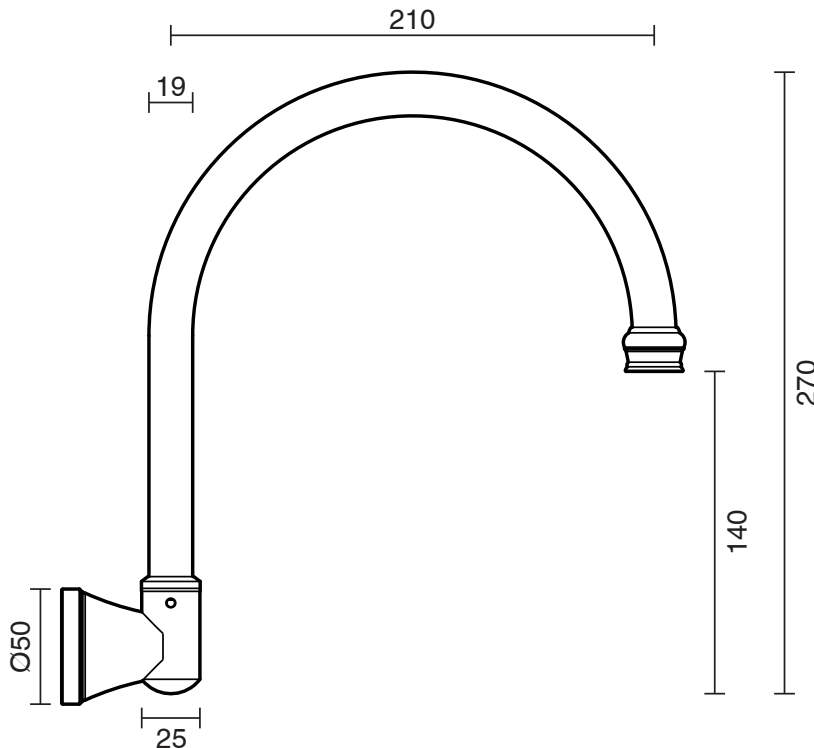

KADO

Kado Era Wall Gooseneck Sink Outlet Chrome (5 Star)

9507643

SPECIFICATIONS

Recommended Use	Domestic, Hotel & Commercial
Colour	Chrome
Finish	Polished
Material	DR Brass
Recommended Pressure Range	150 - 500 kPa
Maximum Continuous Working Temperature	80 deg C
Suitable for Storage Tank Hot Water	Yes
Suitable for Continuous Flow Hot Water	Yes
Suitable for Gravity Feed Hot Water	No

WARRANTY

Warranty - Domestic Use	10 Years
Spare Parts & Labour	12 Months

Please refer to Warranty Page for full Terms and Conditions

Dimensions are nominal measurements only.

CLEANING RECOMMENDATIONS:

We recommend the use of soapy water or approved cleaners. This product should not be cleaned with abrasive materials. Damage caused by any improper treatment is not covered by the product warranty. Refer to Warranty Conditions

Disclaimer: Products in this specification manual must by regulation be installed by licensed and registered trade people. The manufacturer/distributor reserves the right to vary specifications or delete models from their range without prior notification. Dimensions are nominal measurements only. Dimensions and set-outs listed are correct at time of publication however the manufacturer/distributor takes no responsibility for printing errors.

Published 12/10/2023

To see the complete Kado range go to www.reece.com.au