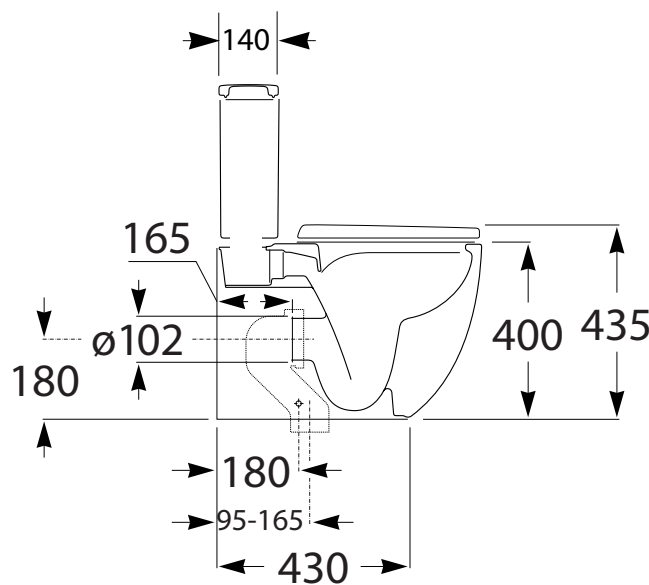

Roca Meridian Rimless Close Coupled Back to Wall Toilet Suite with Soft Close Quick Release Seat Compact White (4*)

SPECIFICATIONS	
Recommended Use	Domestic, Hotel & Commercial
Material	Vitreous China
Colour	White
Weight of Pan	29 kg
Weight of Cistern	11 kg
Outlet Type	Universal S & P Converts to S Trap using plastic S-Bend (included)
Water Inlet Position	Back Inlet
Pan Fixing	Screwed to the floor using brackets (supplied) and bedded with sealant
Cistern Fixing	Bolted to Pan
S Trap Setout	95 - 165mm
P trap Setout	180 mm
Toilet Seat	Soft Close Quick Release Compact
Rim Configuration	Rimless
WARRANTY	
Warranty - Domestic Use	15 Years
Parts & Labour	12 Months
<i>Please refer to Warranty Page for full Terms and Conditions</i>	

Dimensions are nominal measurements only.
Disclaimer: Products in this specification manual must by regulation be installed by licensed and registered trade people. The manufacturer/distributor reserves the right to vary specifications or delete models from their range without prior notification. Dimensions are nominal measurements only. Dimensions and set-outs listed are correct at time of publication however the manufacturer/distributor takes no responsibility for printing errors.
 Published 05/11/2021