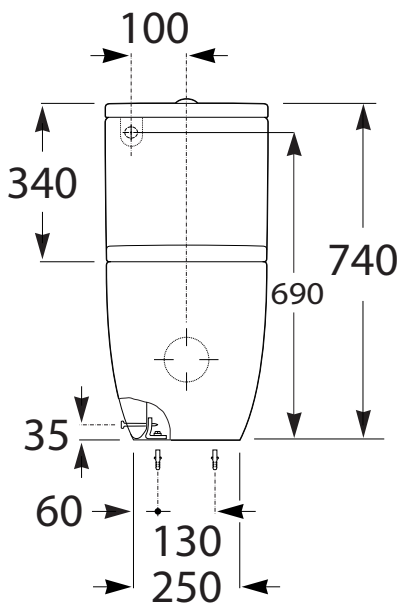

Roca Meridian Rimless Close Coupled Back to Wall Toilet Suite with Soft Close Quick Release Seat Compact White (4*)

SPECIFICATIONS	
Recommended Use	Domestic, Hotel & Commercial
Material	Vitreous China
Colour	White
Weight of Pan	29 kg
Weight of Cistern	11 kg
Outlet Type	Universal S & P Converts to S Trap using plastic S-Bend (included)
Water Inlet Position	Back Inlet
Pan Fixing	Screwed to the floor using brackets (supplied) and bedded with sealant
Cistern Fixing	Bolted to Pan
S Trap Setout	95 - 165mm
P trap Setout	180 mm
Toilet Seat	Soft Close Quick Release Compact
Rim Configuration	Rimless
WARRANTY	
Warranty - Domestic Use	15 Years
Parts & Labour	12 Months
<i>Please refer to Warranty Page for full Terms and Conditions</i>	

Dimensions are nominal measurements only.
Disclaimer: Products in this specification manual must by regulation be installed by licensed and registered trade people. The manufacturer/distributor reserves the right to vary specifications or delete models from their range without prior notification. Dimensions are nominal measurements only. Dimensions and set-outs listed are correct at time of publication however the manufacturer/distributor takes no responsibility for printing errors.
 Published 05/11/2021