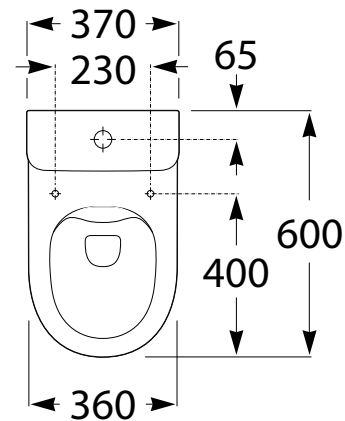

Roca Meridian Rimless Close Coupled Back to Wall Toilet Suite with Soft Close Quick Release Seat Compact White (4*)

SPECIFICATIONS	
Recommended Use	Domestic, Hotel & Commercial
Material	Vitreous China
Colour	White
Weight of Pan	29 kg
Weight of Cistern	11 kg
Outlet Type	Universal S & P Converts to S Trap using plastic S-Bend (included)
Water Inlet Position	Back Inlet
Pan Fixing	Screwed to the floor using brackets (supplied) and bedded with sealant
Cistern Fixing	Bolted to Pan
S Trap Setout	95 - 165mm
P trap Setout	180 mm
Toilet Seat	Soft Close Quick Release Compact
Rim Configuration	Rimless
WARRANTY	
Warranty - Domestic Use	15 Years
Parts & Labour	12 Months
<i>Please refer to Warranty Page for full Terms and Conditions</i>	

Dimensions are nominal measurements only.
Disclaimer: Products in this specification manual must by regulation be installed by licensed and registered trade people. The manufacturer/distributor reserves the right to vary specifications or delete models from their range without prior notification. Dimensions are nominal measurements only. Dimensions and set-outs listed are correct at time of publication however the manufacturer/distributor takes no responsibility for printing errors.
 Published 05/11/2021