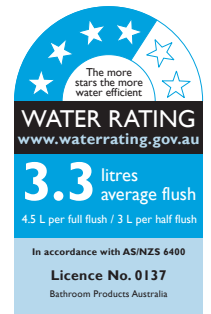

Roca Meridian Rimless Close Coupled Back to Wall Toilet Suite with Soft Close Quick Release Seat Compact White (4*)

SPECIFICATIONS	
Recommended Use	Domestic, Hotel & Commercial
Material	Vitreous China
Colour	White
Weight of Pan	29 kg
Weight of Cistern	11 kg
Outlet Type	Universal S & P Converts to S Trap using plastic S-Bend (included)
Water Inlet Position	Back Inlet
Pan Fixing	Screwed to the floor using brackets (supplied) and bedded with sealant
Cistern Fixing	Bolted to Pan
S Trap Setout	95 - 165mm
P trap Setout	180 mm
Toilet Seat	Soft Close Quick Release Compact
Rim Configuration	Rimless
WARRANTY	
Warranty - Domestic Use	15 Years
Parts & Labour	12 Months
<i>Please refer to Warranty Page for full Terms and Conditions</i>	