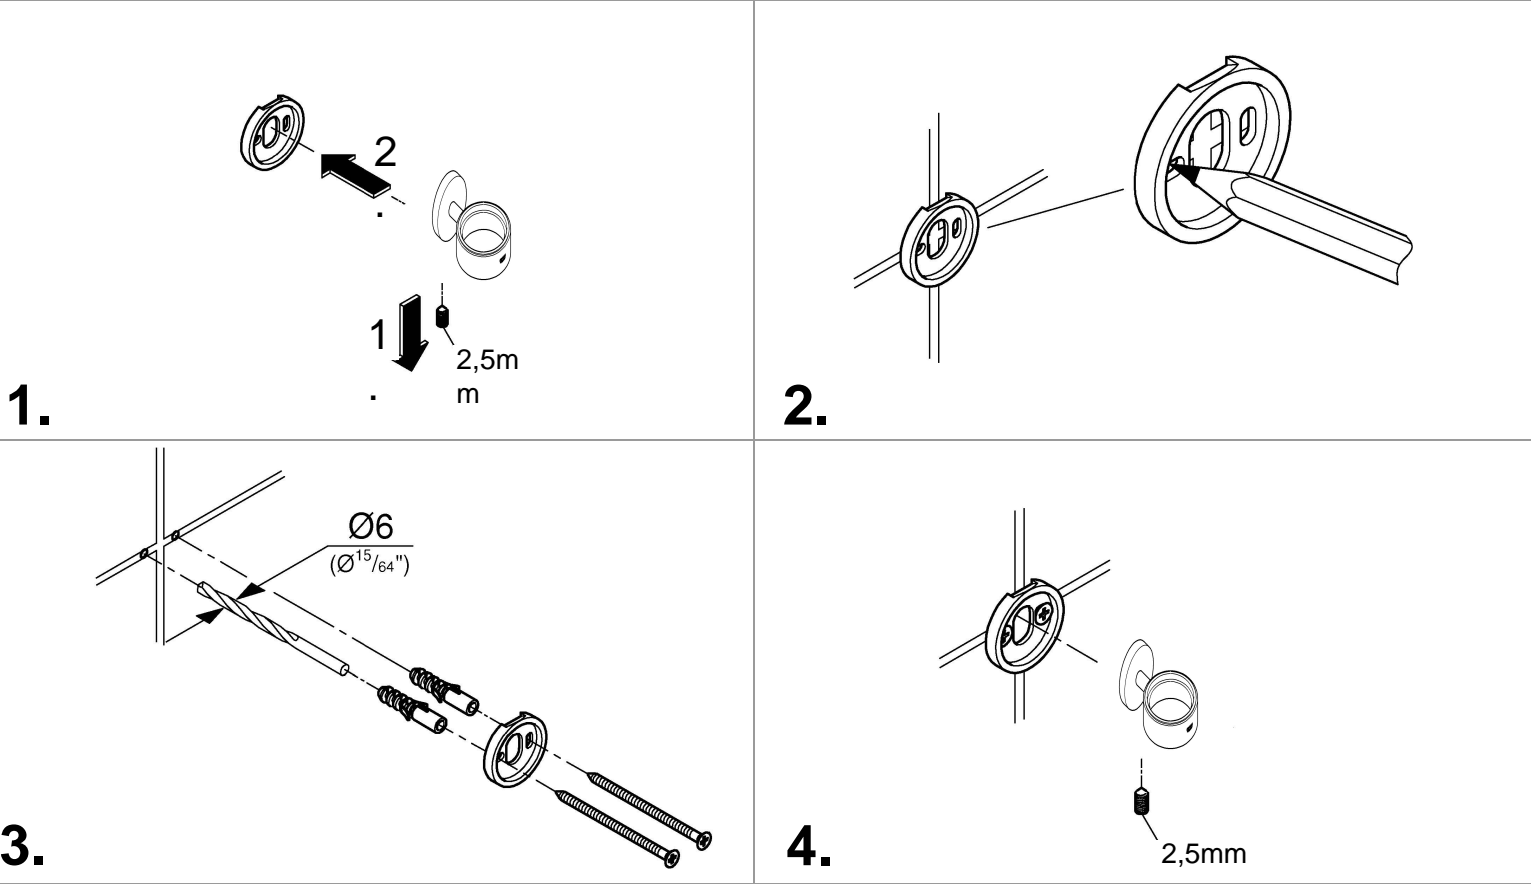

Installation instructions

Installation Instructions

When installing bathroom accessories please ensure all fixings are installed for maximum stability.

Care

For directions on the care of this fitting, please refer to the accompanying care instructions.