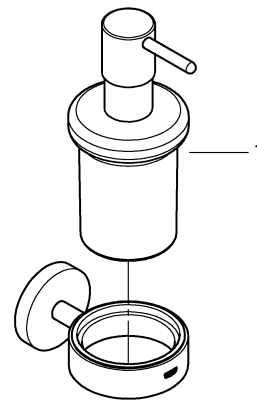

ESSENTIALS ACCESSORIES

SOAP DISPENSER

MODEL #40448001

Pure Freude  
an Wasser

Product Specifications

**Product Description:**

**Essentials**

Soap dispenser with holder material:  
glass / metal consisting of:  
holder (40 369 001)  
soap dispenser (40 394 001)  
concealed fastening  
**GROHE StarLight®** chrome finish

### Care

For directions on the care of this fitting, please refer to the accompanying care instructions.

ESSENTIALS ACCESSORIES

SOAP DISPENSER

MODEL #40448001

Spare Parts

Pure Freude  
an Wasser

Pos.-nr.	Product Description	Order-nr.	Units per package
1	Soap dispenser	40394001	1