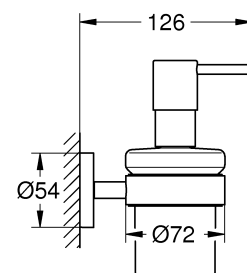

ESSENTIALS ACCESSORIES

SOAP DISPENSER

MODEL #40448001

Pure Freude  
an Wasser

Product Specifications

**Product Description:**

**Essentials**

Soap dispenser with holder material:  
glass / metal consisting of:  
holder (40 369 001)  
soap dispenser (40 394 001)  
concealed fastening  
**GROHE StarLight®** chrome finish