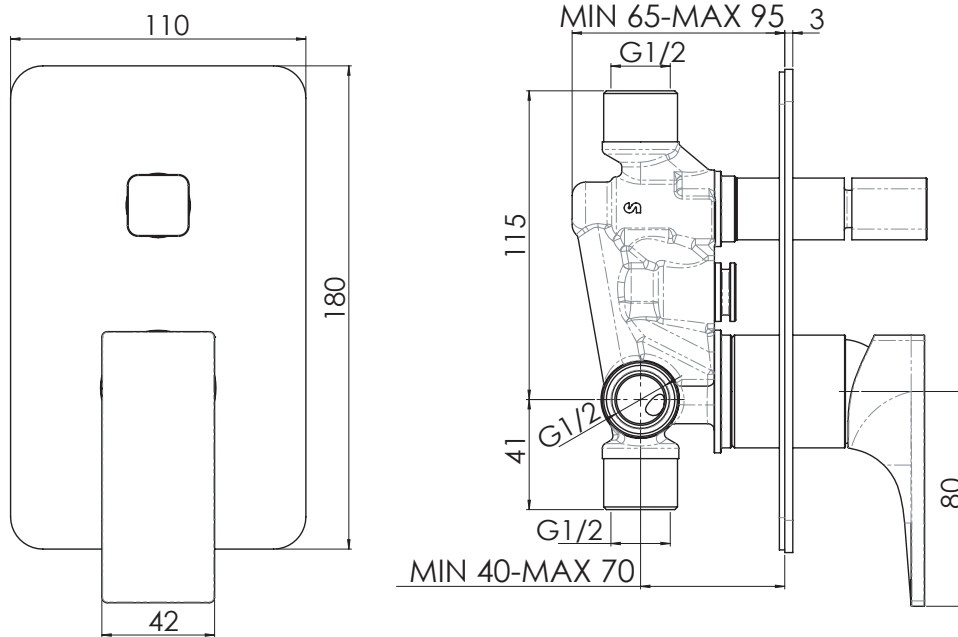

## Milli Zato Shower Mixer and Diverter Matte Black

2269835

SPECIFICATIONS	
Recommended Use	Domestic, Hotel & Commercial
Colour	Black
Finish	Matte
Material	DR Brass
Recommended Pressure Range	150-500kPa
Maximum Continuous Working Pressure	1000kPa
Maximum Continuous Working Temperature	65 deg C
WARRANTY	
Warranty - Domestic Use	15 Years
Spare Parts & Labour	12 Months
<i>Please refer to Warranty Page for full Terms and Conditions</i>	

Dimensions are nominal measurements only.

**Disclaimer:** Products in this specification manual must by regulation be installed by licensed and registered trade people. The manufacturer/distributor reserves the right to vary specifications or delete models from their range without prior notification. Dimensions are nominal measurements only. Dimensions and set-outs listed are correct at time of publication however the manufacturer/distributor takes no responsibility for printing errors.