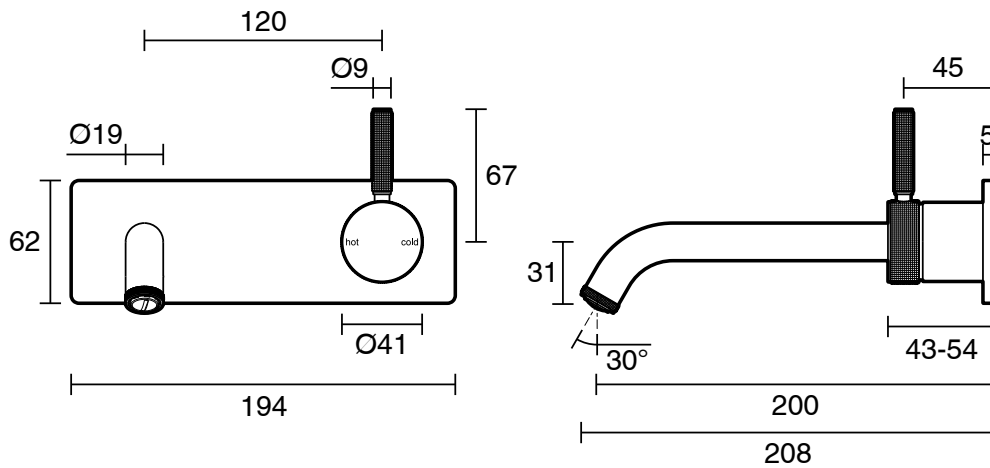

Milli Etch Wall Basin/Bath Mixer Tap Set Square Kit Matte Black (6 Star)

2269423

SPECIFICATIONS

Recommended Use	Domestic;Commercial;Hotel
Colour Finish	Matte Black
Primary Material	Lead Free Brass
Recommended Pressure Range	150 - 500 kPa as per AS3500
Max Continuous Working Pressure (kPa)	500
Max Continuous Working Temperature (deg C)	75
Min Continuous Working Temperature (deg C)	5
Hot Water Unit Suitability	Storage Tank;Continuous Flow

WARRANTY

Warranty - Domestic Use (Years)	15
Spare Parts & Labour (Years)	1

Please refer to Warranty Page for full Terms and Conditions

Dimensions are nominal measurements only.

CLEANING RECOMMENDATIONS:

We recommend the use of soapy water or approved cleaners. This product should not be cleaned with abrasive materials. Damage caused by any improper treatment is not covered by the product warranty. Refer to Warranty Conditions

Disclaimer: Products in this specification manual must by regulation be installed by licensed and registered trade people. The manufacturer/distributor reserves the right to vary specifications or delete models from their range without prior notification. Dimensions are nominal measurements only. Dimensions and set-outs listed are correct at time of publication however the manufacturer/distributor takes no responsibility for printing errors.

Published 27/02/2025

To see the complete Milli range go to www.reece.com.au