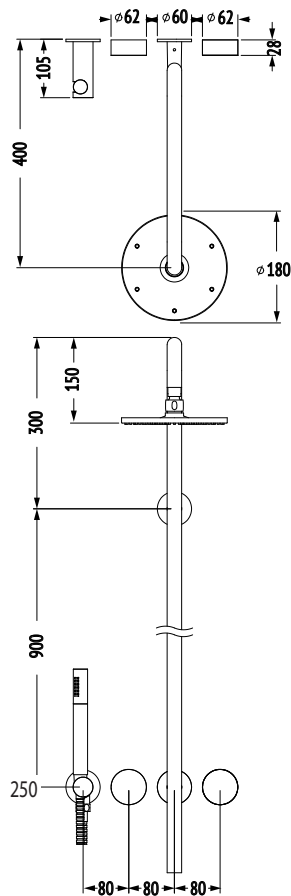

Milli Pure Progressive Column Mixer Shower with Handshower and Linear Textured Handles (3*)

SPECIFICATIONS

Recommended Use	Domestic, Commercial, Hotel
Colour Variations	Chrome, Matte Black, Brushed Nickel, Brushed Gunmetal
Recommended Pressure Range	300 - 500Kpa
Max Continuous Working Pressure	500Kpa
Max Continuous Working Temperature	65 deg. C
Suitable for Storage Tank Hot Water	Yes
Suitable for Continuous Flow Hot Water	Yes
Suitable for Gravity Feed Hot Water	No

WARRANTY

Warranty - Domestic Use	15 Years
Spare Parts	1 Year
Labour	1 Year

Please refer to Warranty Page for full Terms and Conditions

Dimensions are nominal measurements only.

Disclaimer: Products in this specification manual must by regulation be installed by licensed and registered trade people. The manufacturer/distributor reserves the right to vary specifications or delete models from their range without prior notification. Dimensions are nominal measurements only. Dimensions and set-outs listed are correct at time of publication however the manufacturer/distributor takes no responsibility for printing errors.

Published 01/02/2019

AS/NZS 3718
LIC. 20081

To see the complete Milli range go to www.reece.com.au/bathrooms