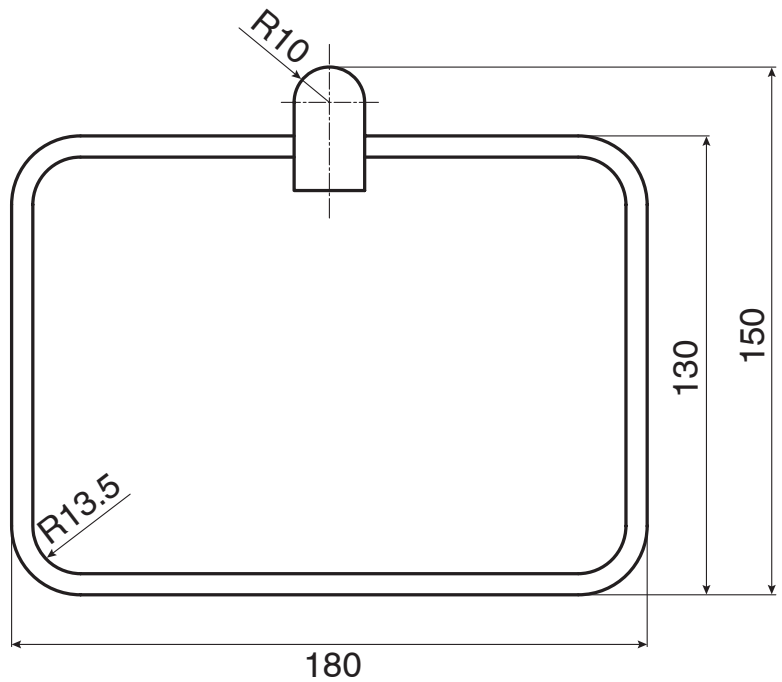

## Mizu Soothe Towel Ring Brushed Nickel

2265114

| SPECIFICATIONS   |                           |
|--|---------------------------|
| Recommended Use  | Domestic;Hotel;Commercial |
| Colour Finish  | Brushed Nickel            |
| Primary Material   | Brass                     |
| WARRANTY   |                           |
| Replacement Only - Domestic Use (Years)                            | 10                        |
| Parts Replacement Only (Years)                                     | 1                         |
| <i>Please refer to Warranty Page for full Terms and Conditions</i> |                           |

Dimensions are nominal measurements only.