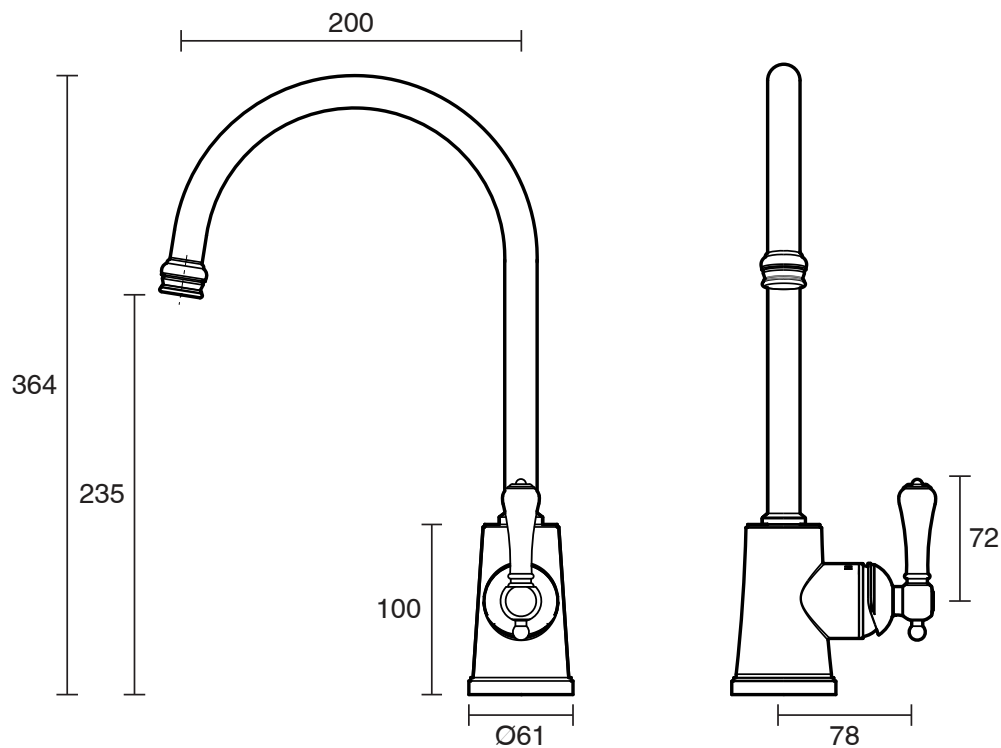

KADO

Kado Era Sink Mixer Large Porcelain Handle Chrome (5 Star)

9507625

SPECIFICATIONS

Recommended Use	Domestic, Hotel & Commercial
Colour	Chrome with Porcelain Handles
Finish	Polished
Material	DR Brass
Recommended Pressure Range	150 - 500 kPa
Maximum Continuous Working Temperature	80 deg C
Suitable for Storage Tank Hot Water	Yes
Suitable for Continuous Flow Hot Water	Yes
Suitable for Gravity Feed Hot Water	No

WARRANTY

Warranty - Domestic Use	10 Years
Spare Parts & Labour	12 Months

Please refer to Warranty Page for full Terms and Conditions

Dimensions are nominal measurements only.

CLEANING RECOMMENDATIONS:

We recommend the use of soapy water or approved cleaners. This product should not be cleaned with abrasive materials. Damage caused by any improper treatment is not covered by the product warranty. Refer to Warranty Conditions

Disclaimer: Products in this specification manual must by regulation be installed by licensed and registered trade people. The manufacturer/distributor reserves the right to vary specifications or delete models from their range without prior notification. Dimensions are nominal measurements only. Dimensions and set-outs listed are correct at time of publication however the manufacturer/distributor takes no responsibility for printing errors.

Published 12/10/2023

To see the complete Kado range go to www.reece.com.au