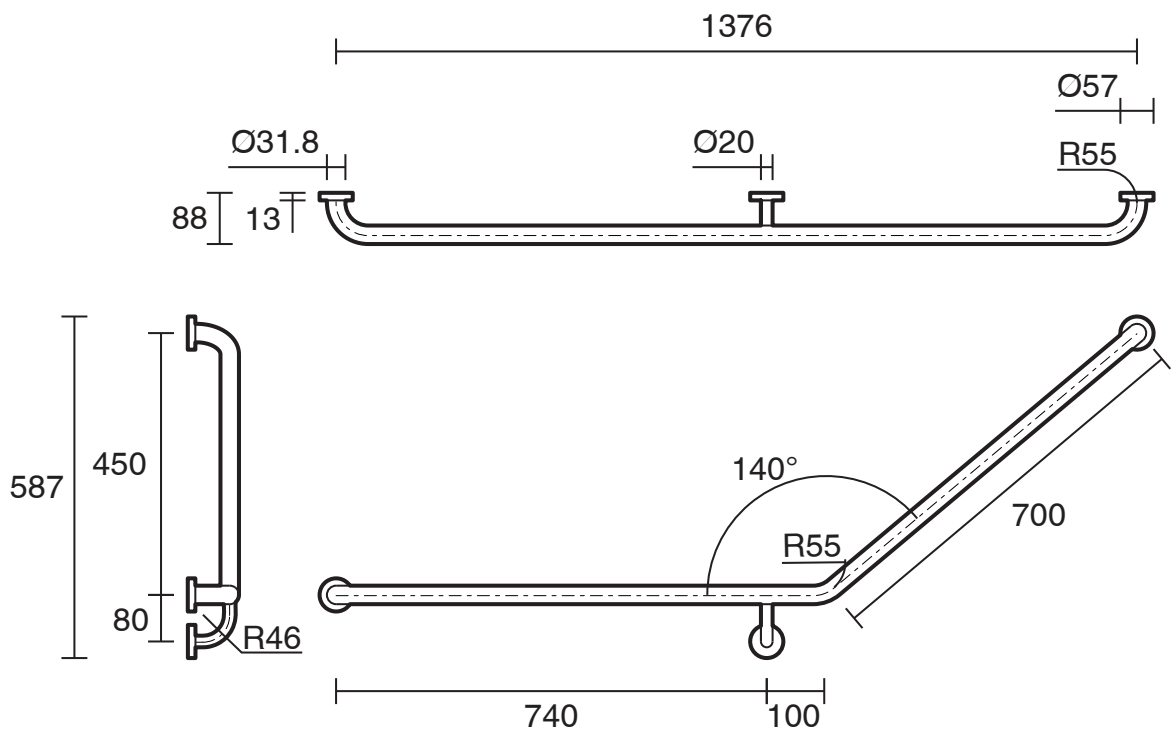

Mobi 840 x 700mm x 140 Degree Left Hand Grab Rail Polished Stainless Steel

9502627

SPECIFICATIONS

Recommended Use	Domestic;Hotel;Commercial
Material	Stainless Steel 304
Colour	Polished Stainless Steel
Mounting	Wall

WARRANTY

Warranty - Domestic Use (Years)	7
Spare Parts & Labour (Years)	1

Please refer to Warranty Page for full Terms and Conditions

Dimensions are nominal measurements only.

CLEANING RECOMMENDATIONS:

We recommend the use of soapy water or approved cleaners. This product should not be cleaned with abrasive materials. Damage caused by any improper treatment is not covered by the product warranty. Refer to Warranty Conditions

Disclaimer: Products in this specification manual must by regulation be installed by licensed and registered trade people. The manufacturer/distributor reserves the right to vary specifications or delete models from their range without prior notification. Dimensions are nominal measurements only. Dimensions and set-outs listed are correct at time of publication however the manufacturer/distributor takes no responsibility for printing errors.

Published 25/03/2025

To see the complete Mobi range go to www.reece.com.au