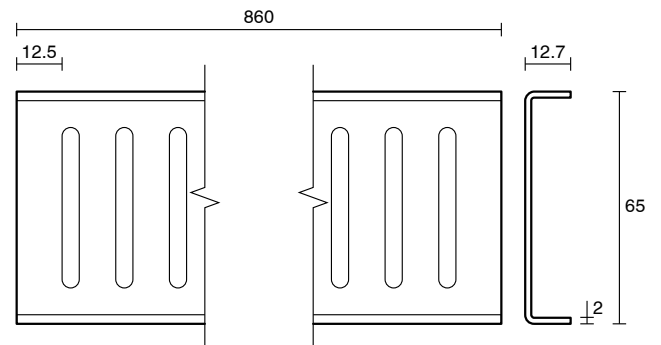

Posh Solus Tile Over Shower Tray with 860mm Long Rear Stainless Steel Standard Channel (For 2 Wall / Corner Install) 900mm x 1200mm

9512259

SPECIFICATIONS

Recommended Use	Domestic, Hotel & Commercial
Shower Base Colour	Grey
Shower Base Material	SMC
Shower Grate Material	Stainless Steel (316 Grade)
Waste Position	Centre Rear
Shower Base Waste Size	50 mm
Weight of Shower Base	22 kg
Usage	Corner Install

WARRANTY

Warranty - Domestic Use	10 Years
Spare Parts & Labour	12 Months

Please refer to Warranty Page for full Terms and Conditions

Dimensions are nominal measurements only.

CLEANING RECOMMENDATIONS:

We recommend the use of soapy water or approved cleaners. This product should not be cleaned with abrasive materials. Damage caused by any improper treatment is not covered by the product warranty. Refer to Warranty Conditions

Disclaimer: Products in this specification manual must by regulation be installed by licensed and registered trade people. The manufacturer/distributor reserves the right to vary specifications or delete models from their range without prior notification. Dimensions are nominal measurements only. Dimensions and set-outs listed are correct at time of publication however the manufacturer/distributor takes no responsibility for printing errors.

Published 31/07/2023

To see the complete Posh range go to
www.reece.com.au