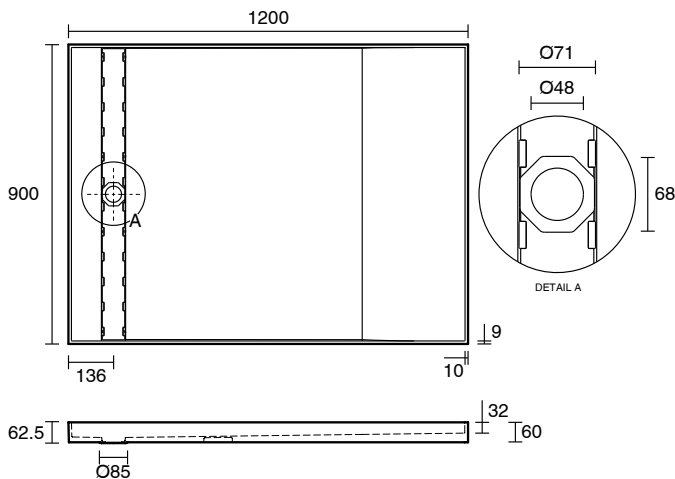

Posh Solus Tile Over Shower Tray with 860mm Long Rear Stainless Steel Standard Channel (For 2 Wall / Corner Install) 900mm x 1200mm

9512259

SPECIFICATIONS

Recommended Use	Domestic, Hotel & Commercial
Shower Base Colour	Grey
Shower Base Material	SMC
Shower Grate Material	Stainless Steel (316 Grade)
Waste Position	Centre Rear
Shower Base Waste Size	50 mm
Weight of Shower Base	22 kg
Usage	Corner Install

WARRANTY

Warranty - Domestic Use	10 Years
Spare Parts & Labour	12 Months

Please refer to Warranty Page for full Terms and Conditions

Dimensions are nominal measurements only.

CLEANING RECOMMENDATIONS:

We recommend the use of soapy water or approved cleaners. This product should not be cleaned with abrasive materials. Damage caused by any improper treatment is not covered by the product warranty. Refer to Warranty Conditions

Disclaimer: Products in this specification manual must by regulation be installed by licensed and registered trade people. The manufacturer/distributor reserves the right to vary specifications or delete models from their range without prior notification. Dimensions are nominal measurements only. Dimensions and set-outs listed are correct at time of publication however the manufacturer/distributor takes no responsibility for printing errors.

Published 31/07/2023

To see the complete Posh range go to
www.reece.com.au