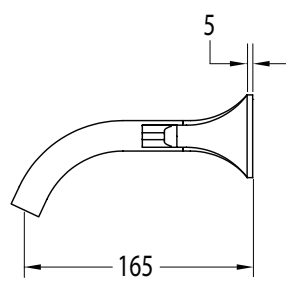

SUSSEX

Sussex Oria Wall Bath Set 165mm Chrome

2265601

SPECIFICATIONS

Recommended Use	Residential;Commercial
Colour Finish	Polished Chrome
Primary Material	DR Brass
Recommended Pressure Range	150 - 500 kPa as per AS3500
Max Continuous Working Temperature (deg C)	65
Min Continuous Working Temperature (deg C)	1

WARRANTY

Residential Use (Years)	40
Commercial Use (Years)	10

Please refer to Sussex Warranty page for full Terms and Conditions

Dimensions are nominal measurements only.

CLEANING RECOMMENDATIONS:

We recommend the use of soapy water or approved cleaners. This product should not be cleaned with abrasive materials. Damage caused by any improper treatment is not covered by the product warranty. Refer to Warranty Conditions

Disclaimer: Products in this specification manual must by regulation be installed by licensed and registered trade people. The manufacturer/distributor reserves the right to vary specifications or delete models from their range without prior notification. Dimensions are nominal measurements only. Dimensions and set-outs listed are correct at time of publication however the manufacturer/distributor takes no responsibility for printing errors.

Published 30/03/2026

To see the complete Sussex range go to www.reece.com.au