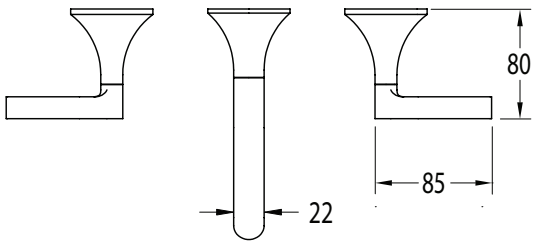

SUSSEX

Sussex Oria Wall Bath Set 165mm Chrome

2265601

SPECIFICATIONS

Recommended Use	Residential;Commercial
Colour Finish	Polished Chrome
Primary Material	DR Brass
Recommended Pressure Range	150 - 500 kPa as per AS3500
Max Continuous Working Temperature (deg C)	65
Min Continuous Working Temperature (deg C)	1

WARRANTY

Residential Use (Years)	40
Commercial Use (Years)	10

Please refer to Sussex Warranty page for full Terms and Conditions

Dimensions are nominal measurements only.

CLEANING RECOMMENDATIONS:

We recommend the use of soapy water or approved cleaners. This product should not be cleaned with abrasive materials. Damage caused by any improper treatment is not covered by the product warranty. Refer to Warranty Conditions

Disclaimer: Products in this specification manual must by regulation be installed by licensed and registered trade people. The manufacturer/distributor reserves the right to vary specifications or delete models from their range without prior notification. Dimensions are nominal measurements only. Dimensions and set-outs listed are correct at time of publication however the manufacturer/distributor takes no responsibility for printing errors.

Published 30/03/2026

To see the complete Sussex range go to www.reece.com.au