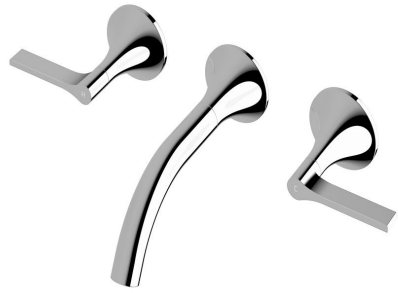

SUSSEX

Sussex Oria Wall Bath Set 165mm Chrome

2265601

SPECIFICATIONS

Recommended Use	Residential;Commercial
Colour Finish	Polished Chrome
Primary Material	DR Brass
Recommended Pressure Range	150 - 500 kPa as per AS3500
Max Continuous Working Temperature (deg C)	65
Min Continuous Working Temperature (deg C)	1

WARRANTY

Residential Use (Years)	40
Commercial Use (Years)	10

Please refer to Sussex Warranty page for full Terms and Conditions

Dimensions are nominal measurements only.

CLEANING RECOMMENDATIONS:

We recommend the use of soapy water or approved cleaners. This product should not be cleaned with abrasive materials. Damage caused by any improper treatment is not covered by the product warranty. Refer to Warranty Conditions

Disclaimer: Products in this specification manual must by regulation be installed by licensed and registered trade people. The manufacturer/distributor reserves the right to vary specifications or delete models from their range without prior notification. Dimensions are nominal measurements only. Dimensions and set-outs listed are correct at time of publication however the manufacturer/distributor takes no responsibility for printing errors.

Published 30/03/2026

To see the complete Sussex range go to www.reece.com.au