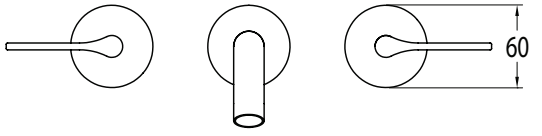

SUSSEX

Sussex Oria Wall Bath Set 165mm Chrome

2265601

SPECIFICATIONS

Recommended Use	Residential;Commercial
Colour Finish	Polished Chrome
Primary Material	DR Brass
Recommended Pressure Range	150 - 500 kPa as per AS3500
Max Continuous Working Temperature (deg C)	65
Min Continuous Working Temperature (deg C)	1

WARRANTY

Residential Use (Years)	40
Commercial Use (Years)	10

Please refer to Sussex Warranty page for full Terms and Conditions

Dimensions are nominal measurements only.

CLEANING RECOMMENDATIONS:

We recommend the use of soapy water or approved cleaners. This product should not be cleaned with abrasive materials. Damage caused by any improper treatment is not covered by the product warranty. Refer to Warranty Conditions

Disclaimer: Products in this specification manual must by regulation be installed by licensed and registered trade people. The manufacturer/distributor reserves the right to vary specifications or delete models from their range without prior notification. Dimensions are nominal measurements only. Dimensions and set-outs listed are correct at time of publication however the manufacturer/distributor takes no responsibility for printing errors.

Published 30/03/2026

To see the complete Sussex range go to www.reece.com.au