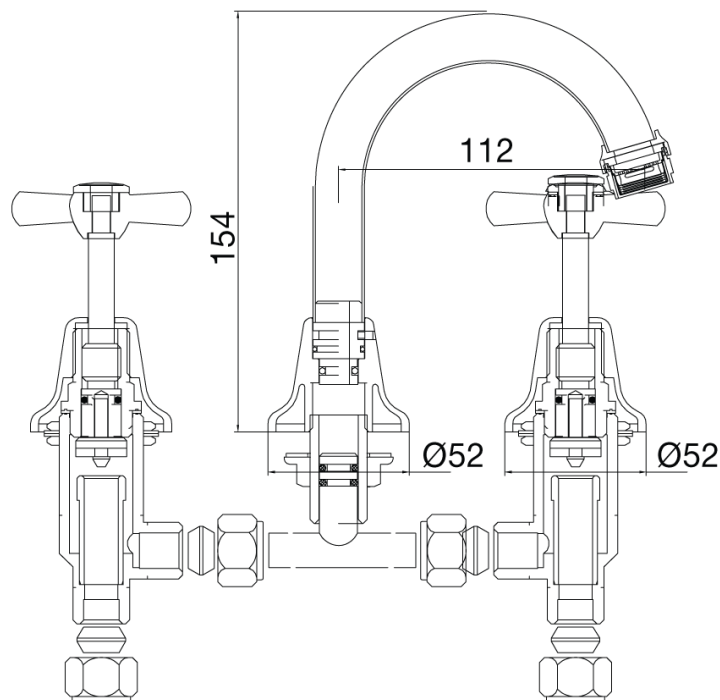

Posh Bristol Basin Set Swivel Ivory / Gold (4 Star)

9502199

SPECIFICATIONS

Recommended Use	Domestic;Hotel;Commercial
Colour Finish	Ivory;Gold
Primary Material	DR Brass
Recommended Pressure Range	150 - 500 kPa as per AS3500
Max Continuous Working Temperature (deg C)	80
Min Continuous Working Temperature (deg C)	5
Hot Water Unit Suitability	Storage Tank;Continuous Flow

WARRANTY

Warranty - Domestic Use (Years)	10
Spare Parts & Labour (Years)	1

Please refer to Warranty Page for full Terms and Conditions

Dimensions are nominal measurements only.

CLEANING RECOMMENDATIONS:

We recommend the use of soapy water or approved cleaners. This product should not be cleaned with abrasive materials. Damage caused by any improper treatment is not covered by the product warranty. Refer to Warranty Conditions

Disclaimer: Products in this specification manual must by regulation be installed by licensed and registered trade people. The manufacturer/distributor reserves the right to vary specifications or delete models from their range without prior notification. Dimensions are nominal measurements only. Dimensions and set-outs listed are correct at time of publication however the manufacturer/distributor takes no responsibility for printing errors.

Published 27/03/2025

To see the complete Posh range go to
www.reece.com.au