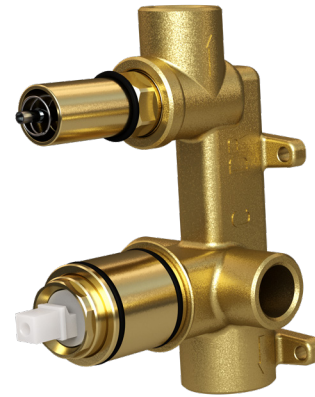

## Mizu Drift/Silk Shower Mixer with Diverter Inwall Body

2263865

| SPECIFICATIONS   |                                |
|--|--------------------------------|
| Recommended Use  | Domestic, hotel and commercial |
| Material   | Brass                          |
| Cartridge Type   | Ceramic Disc                   |
| Recommended Pressure Range   | 150-500kPa                     |
| Max Continuous Working Pressure                                    | 1000kPa                        |
| Max Continuous Working Temperature                                 | 65 deg C                       |
| Suitable for Storage Tank Hot Water                                | Yes                            |
| Suitable for Continuous Flow Hot Water                             | Yes                            |
| Suitable for Gravity Feed Hot Water                                | No                             |
| WARRANTY   |                                |
| Warranty - Domestic Use  | 10 Years                       |
| Spare Parts & Labour   | 12 Months                      |
| <i>Please refer to Warranty Page for full Terms and Conditions</i> |                                |

The Mizu Universal Inwall Body is an innovative installation system that separates the inwall body from the trim kit. Install the Universal Inwall Body during rough-in and leave the tapware colour choice for later.