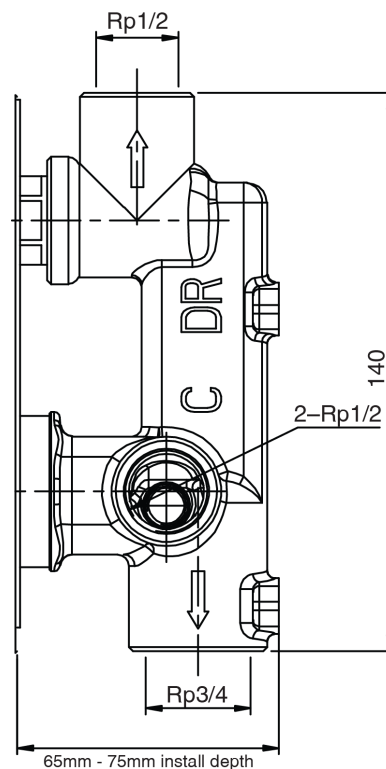

## Mizu Drift/Silk Shower Mixer with Diverter Inwall Body

2263865

| SPECIFICATIONS   |                                |
|--|--------------------------------|
| Recommended Use  | Domestic, hotel and commercial |
| Material   | Brass                          |
| Cartridge Type   | Ceramic Disc                   |
| Recommended Pressure Range   | 150-500kPa                     |
| Max Continuous Working Pressure                                    | 1000kPa                        |
| Max Continuous Working Temperature                                 | 65 deg C                       |
| Suitable for Storage Tank Hot Water                                | Yes                            |
| Suitable for Continuous Flow Hot Water                             | Yes                            |
| Suitable for Gravity Feed Hot Water                                | No                             |
| WARRANTY   |                                |
| Warranty - Domestic Use  | 10 Years                       |
| Spare Parts & Labour   | 12 Months                      |
| <i>Please refer to Warranty Page for full Terms and Conditions</i> |                                |

Dimensions are nominal measurements only.