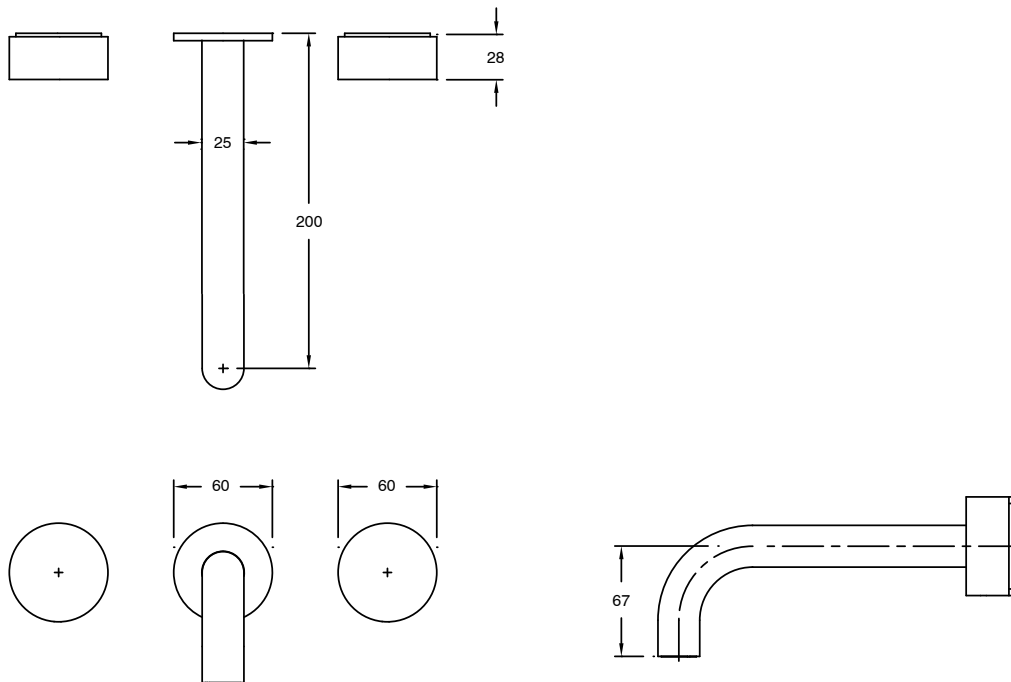

SUSSEX

Sussex Pure Bath Set 200mm with Cirque Textured Handles PVD Matte Black

9511313

SPECIFICATIONS

Recommended Use	Residential;Commercial
Colour Finish	Matte Black
Primary Material	DR Brass
Recommended Pressure Range	150 - 500 kPa as per AS3500
Max Continuous Working Temperature (deg C)	65
Min Continuous Working Temperature (deg C)	1

WARRANTY

Residential Use (Years)	40
Commercial Use (Years)	10

Please refer to Sussex Warranty page for full Terms and Conditions

Dimensions are nominal measurements only.

CLEANING RECOMMENDATIONS:

We recommend the use of soapy water or approved cleaners. This product should not be cleaned with abrasive materials. Damage caused by any improper treatment is not covered by the product warranty. Refer to Warranty Conditions

Disclaimer: Products in this specification manual must by regulation be installed by licensed and registered trade people. The manufacturer/distributor reserves the right to vary specifications or delete models from their range without prior notification. Dimensions are nominal measurements only. Dimensions and set-outs listed are correct at time of publication however the manufacturer/distributor takes no responsibility for printing errors.

Published 30/03/2026

To see the complete Sussex range go to www.reece.com.au