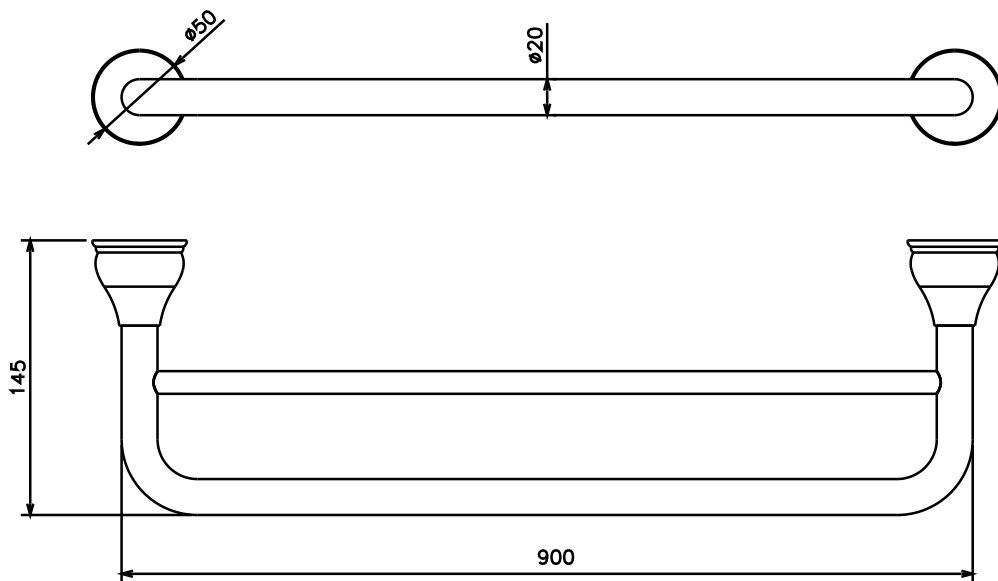

Milli Monument Edit Double Towel Rail 900mm Matte Black

2265447

SPECIFICATIONS

Recommended Use	Domestic, Hotel & Commercial
Colour	Matte Black
Material	Brass

WARRANTY

Replacement Only - Domestic Use 15 Years

Please refer to Warranty Page for full Terms and Conditions

Dimensions are nominal measurements only.

CLEANING RECOMMENDATIONS:

We recommend the use of soapy water or approved cleaners. This product should not be cleaned with abrasive materials. Damage caused by any improper treatment is not covered by the product warranty. Refer to Warranty Conditions

Disclaimer: Products in this specification manual must by regulation be installed by licensed and registered trade people. The manufacturer/distributor reserves the right to vary specifications or delete models from their range without prior notification. Dimensions are nominal measurements only. Dimensions and set-outs listed are correct at time of publication however the manufacturer/distributor takes no responsibility for printing errors.

Published 28/03/2022

To see the complete Milli range go to www.reece.com.au