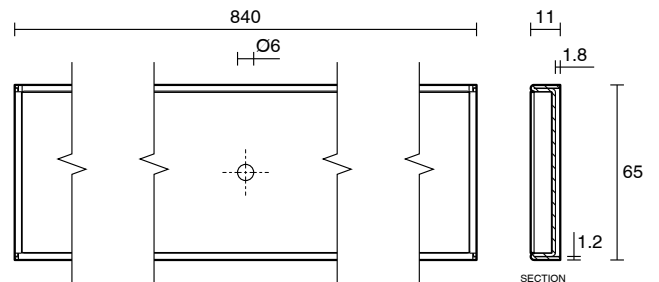

Posh Solus Tile Over Shower Tray with 1140mm Long Rear Matte Black Tile Insert Channel Suits Tiles up to 8mm (For 3 Wall / Alcove Install) 900mm x 900mm

9512241

SPECIFICATIONS

Recommended Use	Domestic, Hotel & Commercial
Shower Base Colour	Grey
Shower Base Material	SMC
Shower Grate Material	Stainless Steel (316 Grade)
Waste Position	Centre Rear
Shower Base Waste Size	50 mm
Weight of Shower Base	20 kg
Usage	Alcove Install

WARRANTY

Warranty - Domestic Use	10 Years
Spare Parts & Labour	12 Months

Please refer to Warranty Page for full Terms and Conditions

Dimensions are nominal measurements only.

CLEANING RECOMMENDATIONS:

We recommend the use of soapy water or approved cleaners. This product should not be cleaned with abrasive materials. Damage caused by any improper treatment is not covered by the product warranty. Refer to Warranty Conditions

Disclaimer: Products in this specification manual must by regulation be installed by licensed and registered trade people. The manufacturer/distributor reserves the right to vary specifications or delete models from their range without prior notification. Dimensions are nominal measurements only. Dimensions and set-outs listed are correct at time of publication however the manufacturer/distributor takes no responsibility for printing errors.

Published 31/07/2023

To see the complete Posh range go to
www.reece.com.au