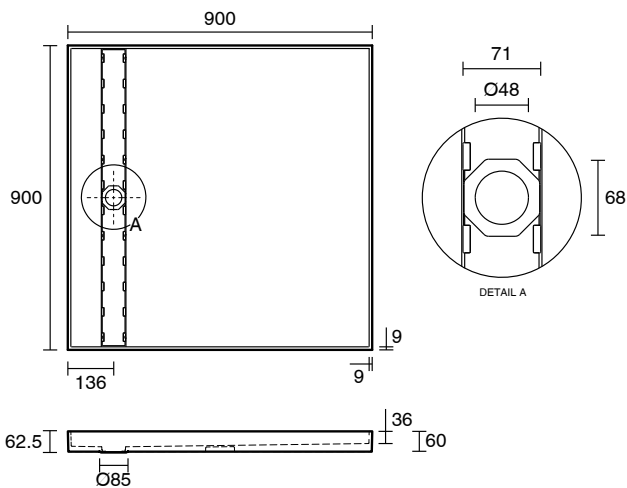

Posh Solus Tile Over Shower Tray with 1140mm Long Rear Matte Black Tile Insert Channel Suits Tiles up to 8mm (For 3 Wall / Alcove Install) 900mm x 900mm

9512241

SPECIFICATIONS

Recommended Use	Domestic, Hotel & Commercial
Shower Base Colour	Grey
Shower Base Material	SMC
Shower Grate Material	Stainless Steel (316 Grade)
Waste Position	Centre Rear
Shower Base Waste Size	50 mm
Weight of Shower Base	20 kg
Usage	Alcove Install

WARRANTY

Warranty - Domestic Use	10 Years
Spare Parts & Labour	12 Months

Please refer to Warranty Page for full Terms and Conditions

Dimensions are nominal measurements only.

CLEANING RECOMMENDATIONS:

We recommend the use of soapy water or approved cleaners. This product should not be cleaned with abrasive materials. Damage caused by any improper treatment is not covered by the product warranty. Refer to Warranty Conditions

Disclaimer: Products in this specification manual must by regulation be installed by licensed and registered trade people. The manufacturer/distributor reserves the right to vary specifications or delete models from their range without prior notification. Dimensions are nominal measurements only. Dimensions and set-outs listed are correct at time of publication however the manufacturer/distributor takes no responsibility for printing errors.

Published 31/07/2023

To see the complete Posh range go to
www.reece.com.au