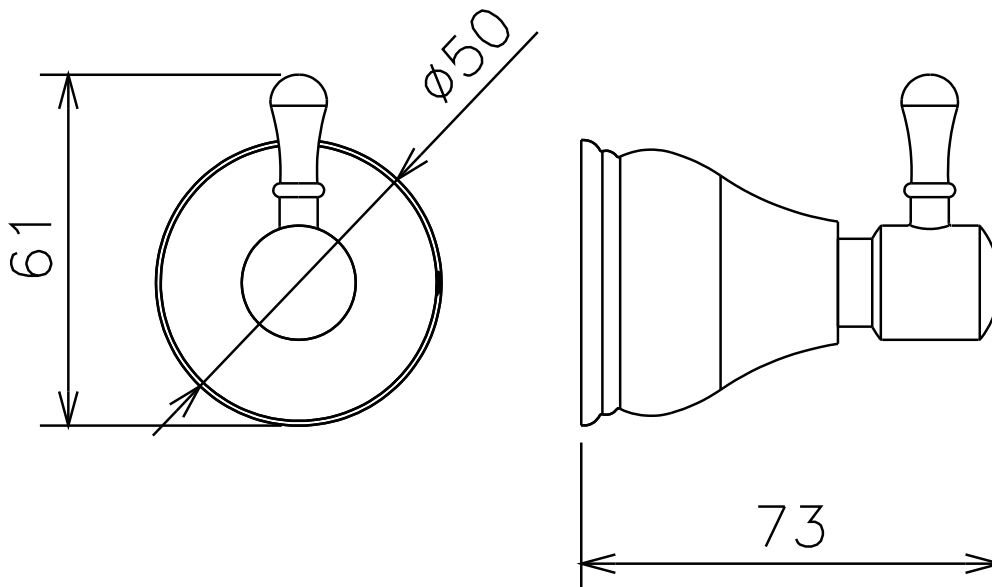

Milli Monument Edit Robe Hook Brushed Gunmetal

2265563

SPECIFICATIONS

Recommended Use	Domestic, Hotel & Commercial
Colour	Brushed Gunmetal
Material	Brass

WARRANTY

Replacement Only - Domestic Use 15 Years

Please refer to Warranty Page for full Terms and Conditions

Dimensions are nominal measurements only.

CLEANING RECOMMENDATIONS:

We recommend the use of soapy water or approved cleaners. This product should not be cleaned with abrasive materials. Damage caused by any improper treatment is not covered by the product warranty. Refer to Warranty Conditions

Disclaimer: Products in this specification manual must by regulation be installed by licensed and registered trade people. The manufacturer/distributor reserves the right to vary specifications or delete models from their range without prior notification. Dimensions are nominal measurements only. Dimensions and set-outs listed are correct at time of publication however the manufacturer/distributor takes no responsibility for printing errors.

Published 28/03/2022

To see the complete Milli range go to
www.reece.com.au