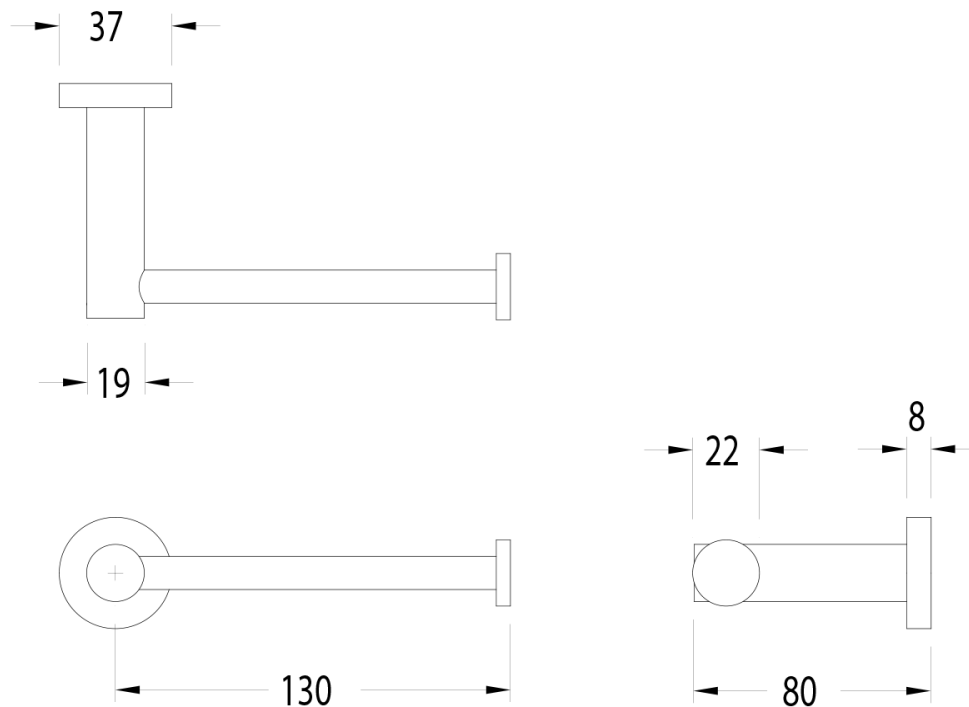

Milli Mood Edit Toilet Roll Holder PVD Brushed Gold

9510925

SPECIFICATIONS

Recommended Use	Domestic, Hotel & Commercial
Colour	Brushed Gold
Material	DR Brass

WARRANTY

Replacement Only - Domestic Use 15 Years

Please refer to Warranty Page for full Terms and Conditions

Dimensions are nominal measurements only.

CLEANING RECOMMENDATIONS:

We recommend the use of soapy water or approved cleaners. This product should not be cleaned with abrasive materials. Damage caused by any improper treatment is not covered by the product warranty. Refer to Warranty Conditions

Disclaimer: Products in this specification manual must by regulation be installed by licensed and registered trade people. The manufacturer/distributor reserves the right to vary specifications or delete models from their range without prior notification. Dimensions are nominal measurements only. Dimensions and set-outs listed are correct at time of publication however the manufacturer/distributor takes no responsibility for printing errors.

Published 28/03/2022

To see the complete Milli range go to www.reece.com.au