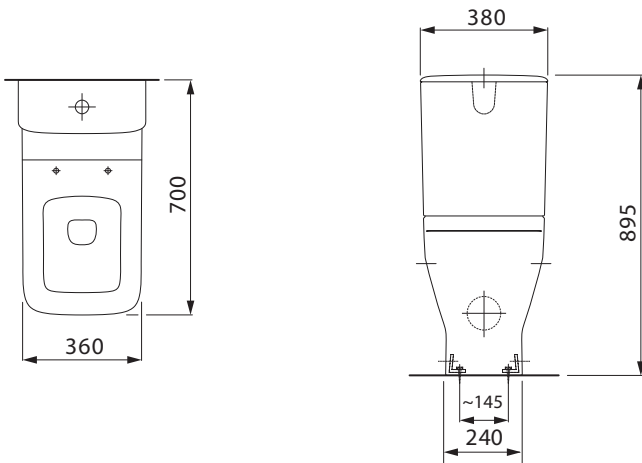

Laufen Palace Close Coupled Back to Wall Bottom Inlet Toilet Suite with Soft Close Seat White (4*)

SPECIFICATIONS

Recommended Use	Domestic, Hotel & Commercial
Material	Vitreous China
Colour	White
Weight of Pan	37 kg
Weight of Cistern	15 kg
Water Inlet Position	Bottom Inlet
Inlet Valve Pressure Rating	500kPa
Pan Fixing	Fixed to floor using fixing bolts (supplied) and bedded with sealant.
Toilet Seat	Soft Close
Rim Configuration	Box Rim
Outlet Type	Universal S & P
S Trap Setout	155-255mm
P Trap Setout	185mm

WARRANTY

Warranty - Domestic Use	15 Years
Spare Parts & Labour	12 Months

Please refer to Warranty Page for full Terms and Conditions

Dimensions are nominal measurements only.

Disclaimer: Products in this specification manual must by regulation be installed by licensed and registered trade people. The manufacturer/distributor reserves the right to vary specifications or delete models from their range without prior notification. Dimensions are nominal measurements only. Dimensions and set-outs listed are correct at time of publication however the manufacturer/distributor takes no responsibility for printing errors.

Published 28/02/2018

To see the complete Laufen range go to www.reece.com.au/bathrooms