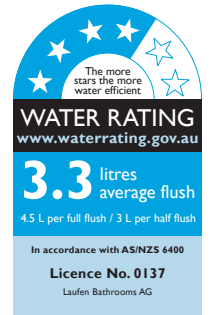

Laufen Palace Close Coupled Back to Wall Bottom Inlet Toilet Suite with Soft Close Seat White (4*)

SPECIFICATIONS

Recommended Use	Domestic, Hotel & Commercial
Material	Vitreous China
Colour	White
Weight of Pan	37 kg
Weight of Cistern	15 kg
Water Inlet Position	Bottom Inlet
Inlet Valve Pressure Rating	500kPa
Pan Fixing	Fixed to floor using fixing bolts (supplied) and bedded with sealant.
Toilet Seat	Soft Close
Rim Configuration	Box Rim
Outlet Type	Universal S & P
S Trap Setout	155-255mm
P Trap Setout	185mm

WARRANTY

Warranty - Domestic Use	15 Years
Spare Parts & Labour	12 Months

Please refer to Warranty Page for full Terms and Conditions

Dimensions are nominal measurements only.

Disclaimer: Products in this specification manual must by regulation be installed by licensed and registered trade people. The manufacturer/distributor reserves the right to vary specifications or delete models from their range without prior notification. Dimensions are nominal measurements only. Dimensions and set-outs listed are correct at time of publication however the manufacturer/distributor takes no responsibility for printing errors.

Published 28/02/2018

To see the complete Laufen range go to www.reece.com.au/bathrooms