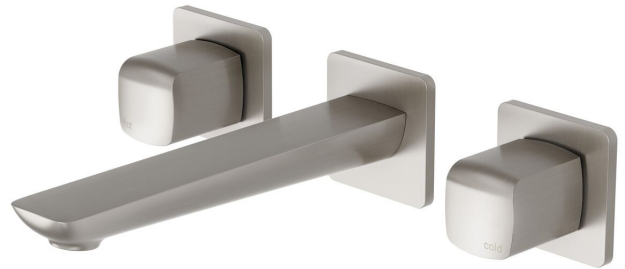

Milli

Milli Glance Wall Bath Set Brushed Nickel

2285938

SPECIFICATIONS

Recommended Use	Domestic, Hotel & Commercial
Colour	Brushed Nickel
Finish	Brushed
Material	DR Brass
Recommended Pressure Range	150 - 500 kPa
Maximum Continuous Working Temperature	75 deg C
Suitable for Storage Tank Hot Water	Yes
Suitable for Continuous Flow Hot Water	Yes
Suitable for Gravity Feed Hot Water	No

WARRANTY

Warranty - Domestic Use	15 Years
Spare Parts & Labour	12 Months

Please refer to Warranty Page for full Terms and Conditions

Dimensions are nominal measurements only.

CLEANING RECOMMENDATIONS:

We recommend the use of soapy water or approved cleaners. This product should not be cleaned with abrasive materials. Damage caused by any improper treatment is not covered by the product warranty. Refer to Warranty Conditions

Disclaimer: Products in this specification manual must by regulation be installed by licensed and registered trade people. The manufacturer/distributor reserves the right to vary specifications or delete models from their range without prior notification. Dimensions are nominal measurements only. Dimensions and set-outs listed are correct at time of publication however the manufacturer/distributor takes no responsibility for printing errors.

Published 13/07/2022

To see the complete Milli range go to
www.reece.com.au