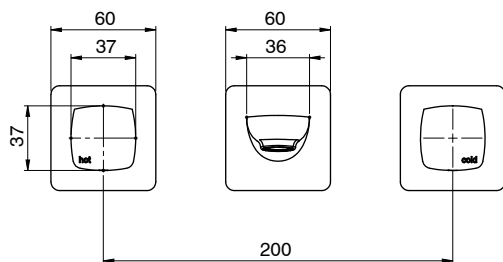

Milli

Milli Glance Wall Bath Set Brushed Nickel

2285938

SPECIFICATIONS

Recommended Use	Domestic, Hotel & Commercial
Colour	Brushed Nickel
Finish	Brushed
Material	DR Brass
Recommended Pressure Range	150 - 500 kPa
Maximum Continuous Working Temperature	75 deg C
Suitable for Storage Tank Hot Water	Yes
Suitable for Continuous Flow Hot Water	Yes
Suitable for Gravity Feed Hot Water	No

WARRANTY

Warranty - Domestic Use	15 Years
Spare Parts & Labour	12 Months

Please refer to Warranty Page for full Terms and Conditions

Dimensions are nominal measurements only.

CLEANING RECOMMENDATIONS:

We recommend the use of soapy water or approved cleaners. This product should not be cleaned with abrasive materials. Damage caused by any improper treatment is not covered by the product warranty. Refer to Warranty Conditions

Disclaimer: Products in this specification manual must by regulation be installed by licensed and registered trade people. The manufacturer/distributor reserves the right to vary specifications or delete models from their range without prior notification. Dimensions are nominal measurements only. Dimensions and set-outs listed are correct at time of publication however the manufacturer/distributor takes no responsibility for printing errors.

Published 13/07/2022

To see the complete Milli range go to
www.reece.com.au