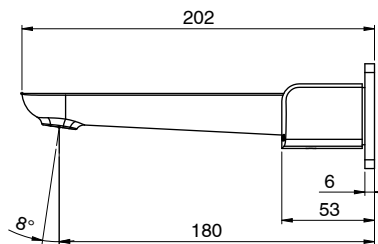

Milli

Milli Glance Wall Bath Set Brushed Nickel

2285938

SPECIFICATIONS

Recommended Use	Domestic, Hotel & Commercial
Colour	Brushed Nickel
Finish	Brushed
Material	DR Brass
Recommended Pressure Range	150 - 500 kPa
Maximum Continuous Working Temperature	75 deg C
Suitable for Storage Tank Hot Water	Yes
Suitable for Continuous Flow Hot Water	Yes
Suitable for Gravity Feed Hot Water	No

WARRANTY

Warranty - Domestic Use	15 Years
Spare Parts & Labour	12 Months

Please refer to Warranty Page for full Terms and Conditions

Dimensions are nominal measurements only.

CLEANING RECOMMENDATIONS:

We recommend the use of soapy water or approved cleaners. This product should not be cleaned with abrasive materials. Damage caused by any improper treatment is not covered by the product warranty. Refer to Warranty Conditions

Disclaimer: Products in this specification manual must by regulation be installed by licensed and registered trade people. The manufacturer/distributor reserves the right to vary specifications or delete models from their range without prior notification. Dimensions are nominal measurements only. Dimensions and set-outs listed are correct at time of publication however the manufacturer/distributor takes no responsibility for printing errors.

Published 13/07/2022

To see the complete Milli range go to
www.reece.com.au