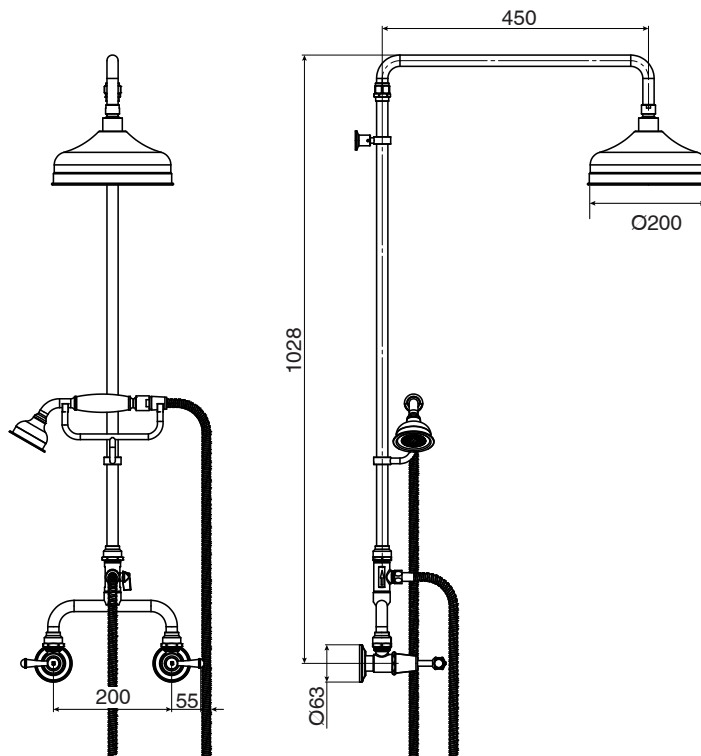

Posh Canterbury Exposed Twin Telephone Shower Set Lever Porcelain Handles Polished Brass Gold (3 Star)
9509426

SPECIFICATIONS	
Recommended Use	Domestic;Hotel;Commercial
Colour Finish	Brass Gold
Primary Material	DR Brass
Recommended Pressure Range	150 - 500 kPa as per AS3500
Max Continuous Working Temperature (deg C)	80
Min Continuous Working Temperature (deg C)	5
Hot Water Unit Suitability	Storage Tank;Continuous Flow
WARRANTY	
Warranty - Domestic Use (Years)	10
Spare Parts & Labour (Years)	1
<i>Please refer to Warranty Page for full Terms and Conditions</i>	