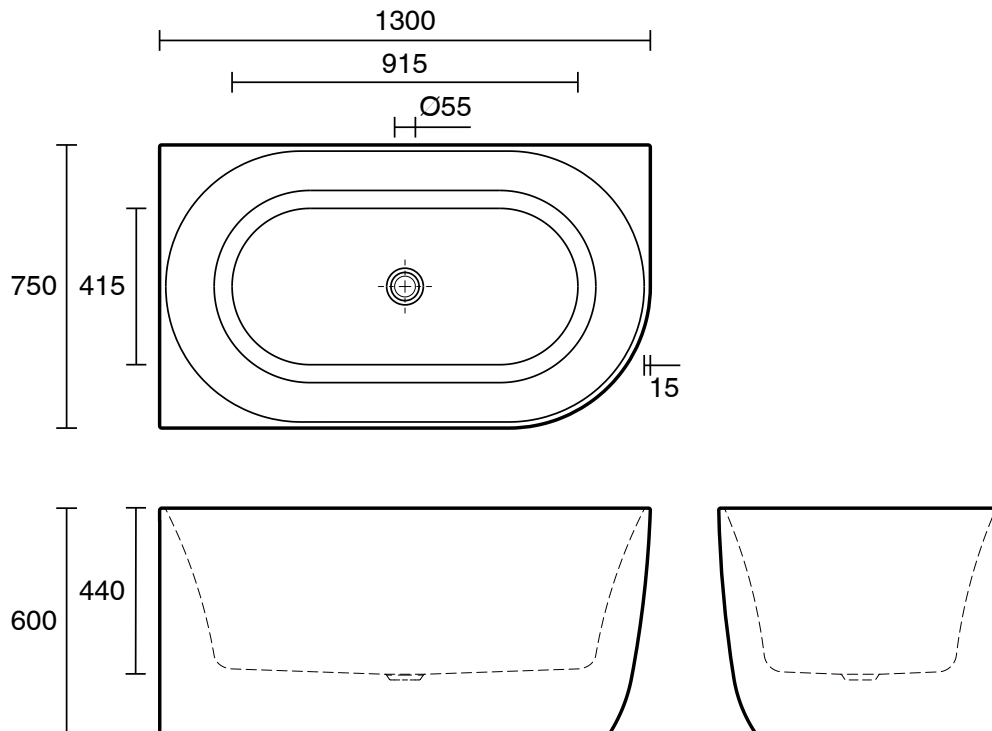

Posh Solus Back To Corner Freestanding Bath 1300 Left Corner White

9512378

SPECIFICATIONS

Recommended Use	Domestic, Hotel & Commercial
Material	Sanitary Grade Acrylic
Colour	White
Capacity	226 ltr
Weight	32 kg
Overflow Configuration	No Overflow
Mounting	Freestanding
Plug & Waste Size	40mm
Plug & Waste	Sold Separately

WARRANTY

Warranty - Domestic Use	10 Years
Spare Parts & Labour	12 Months

Please refer to Warranty Page for full Terms and Conditions

Dimensions are nominal measurements only.

CLEANING RECOMMENDATIONS:

We recommend the use of soapy water or approved cleaners. This product should not be cleaned with abrasive materials. Damage caused by any improper treatment is not covered by the product warranty. Refer to Warranty Conditions

Disclaimer: Products in this specification manual must by regulation be installed by licensed and registered trade people. The manufacturer/distributor reserves the right to vary specifications or delete models from their range without prior notification. Dimensions are nominal measurements only. Dimensions and set-outs listed are correct at time of publication however the manufacturer/distributor takes no responsibility for printing errors.

Published 22/03/2024

To see the complete Posh range go to
www.reece.com.au