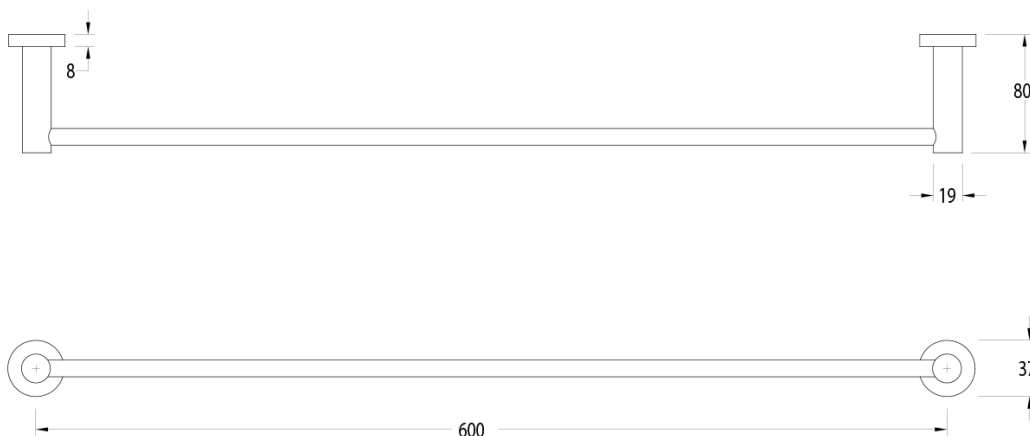

SUSSEX

Sussex Pure Single Towel Rail 600mm PVD Brushed Gunmetal

9511779

SPECIFICATIONS

Recommended Use	Residential;Commercial
Colour Finish	Brushed Smoke Gunmetal
Primary Material	DR Brass

WARRANTY

Residential Use (Years)	40
Commercial Use (Years)	10

Please refer to Sussex Warranty page for full Terms and Conditions

Dimensions are nominal measurements only.

CLEANING RECOMMENDATIONS:

We recommend the use of soapy water or approved cleaners. This product should not be cleaned with abrasive materials. Damage caused by any improper treatment is not covered by the product warranty. Refer to Warranty Conditions

Disclaimer: Products in this specification manual must by regulation be installed by licensed and registered trade people. The manufacturer/distributor reserves the right to vary specifications or delete models from their range without prior notification. Dimensions are nominal measurements only. Dimensions and set-outs listed are correct at time of publication however the manufacturer/distributor takes no responsibility for printing errors.

Published 01/04/2026

To see the complete Sussex range go to
www.reece.com.au