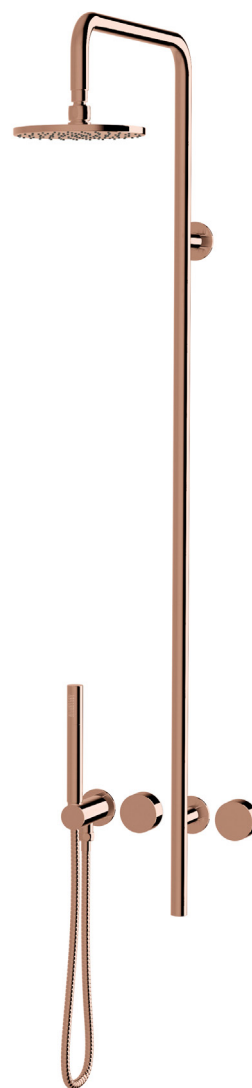

PURE COLUMN SHOWER MIXER SYSTEM WITH HANDSHOWER

Dimensions are nominal measurements only.

SPECIFICATIONS

Recommended Use	Domestic, Hotel and Commercial
Finish	Chrome, Matt Black, Rose Gold, Brushed Gunmetal
Material	Brass
Pressure Rating	Recommended working pressure 300 - 500Kpa
Temperature Rating	Max continuous working temperature 65 deg. C
Suitable Hot Water Units	Storage Tank: Yes Continuous Flow: Yes Gravity Feed: Not recommended

Tech Page Version 1

Milli

PURE COLUMN SHOWER MIXER SYSTEM WITH HANDSHOWER

Matte Black

Brushed Gunmetal

Rose Gold

Don't risk it, use a licensed plumber.™