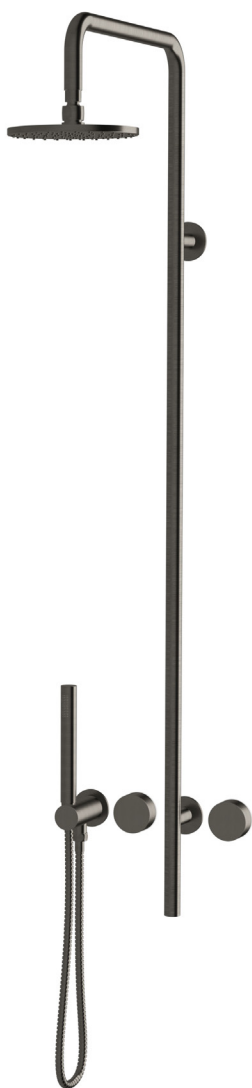

PURE COLUMN SHOWER MIXER SYSTEM WITH HANDSHOWER

Dimensions are nominal measurements only.

SPECIFICATIONS

Recommended Use	Domestic, Hotel and Commercial
Finish	Chrome, Matt Black, Rose Gold, Brushed Gunmetal
Material	Brass
Pressure Rating	Recommended working pressure 300 - 500Kpa
Temperature Rating	Max continuous working temperature 65 deg. C
Suitable Hot Water Units	Storage Tank: Yes Continuous Flow: Yes Gravity Feed: Not recommended

Tech Page Version 1

Milli

PURE COLUMN SHOWER MIXER SYSTEM WITH HANDSHOWER

Matte Black

Brushed Gunmetal

Rose Gold

Don't risk it, use a licensed plumber.™