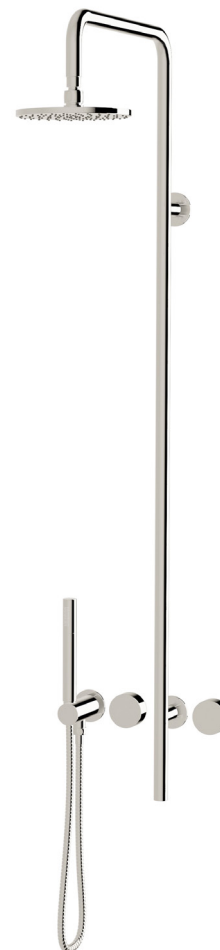

To see the complete MILLI range go to www.reece.com.au/bathrooms

CLEANING RECOMMENDATIONS

We recommend the use of soapy water or approved cleaners.

This product should not be cleaned with abrasive materials.

Damage caused by any improper treatment is not covered by the product warranty. Refer to Warranty Conditions.

Tech Page Version 1