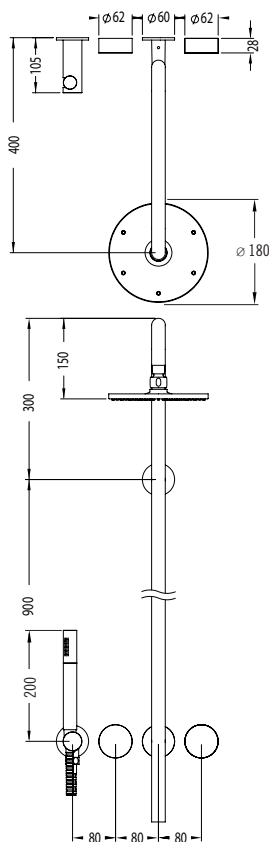

PURE COLUMN SHOWER MIXER SYSTEM WITH HANDSHOWER

Dimensions are nominal measurements only.

SPECIFICATIONS

Recommended Use	Domestic, Hotel and Commercial
Finish	Chrome, Matt Black, Rose Gold, Brushed Gunmetal
Material	Brass
Pressure Rating	Recommended working pressure 300 - 500Kpa
Temperature Rating	Max continuous working temperature 65 deg. C
Suitable Hot Water Units	Storage Tank: Yes Continuous Flow: Yes Gravity Feed: Not recommended