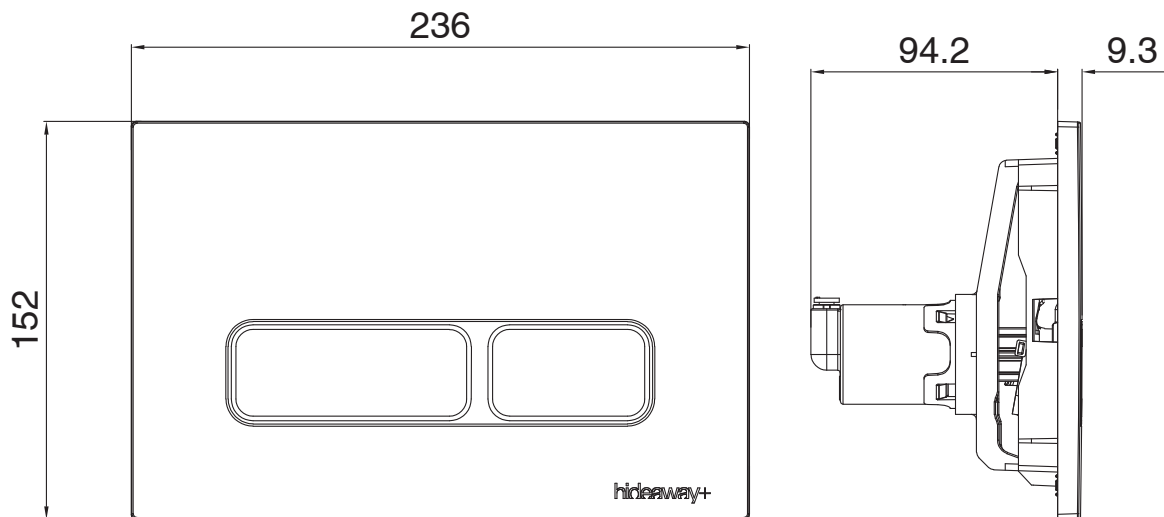

Hideaway+ Rectangle Button Plate Inwall ABS Brushed Gold

9508202

SPECIFICATIONS

Recommended Use	Domestic, Hotel & Commercial
Colour	Brushed Gold
Plating Method	Electroplated
Material	ABS Plastic
Backing Material	ABS Plastic
Button Material	ABS Plastic
Toilet Button Type	Dual Flush
Button Shape	Rectangle Button
Application	Inwall

WARRANTY

Warranty - Domestic Use	12 Months
Spare Parts & Labour	12 Months

Please refer to Warranty Page for full Terms and Conditions

Dimensions are nominal measurements only.

CLEANING RECOMMENDATIONS:

We recommend the use of soapy water or approved cleaners. This product should not be cleaned with abrasive materials. Damage caused by any improper treatment is not covered by the product warranty. Refer to Warranty Conditions

Disclaimer: Products in this specification manual must by regulation be installed by licensed and registered trade people. The manufacturer/distributor reserves the right to vary specifications or delete models from their range without prior notification. Dimensions are nominal measurements only. Dimensions and set-outs listed are correct at time of publication however the manufacturer/distributor takes no responsibility for printing errors.

Published 20/04/2023

To see the complete Hideaway range go to www.reece.com.au/bathrooms