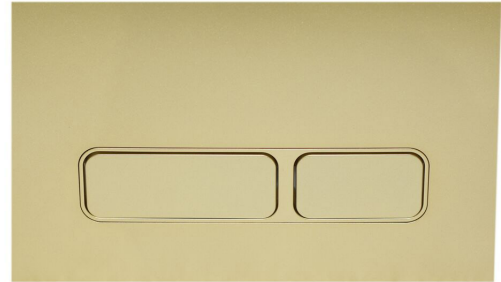

Hideaway+ Rectangle Button Plate Inwall ABS Brushed Gold

9508202

SPECIFICATIONS

Recommended Use	Domestic, Hotel & Commercial
Colour	Brushed Gold
Plating Method	Electroplated
Material	ABS Plastic
Backing Material	ABS Plastic
Button Material	ABS Plastic
Toilet Button Type	Dual Flush
Button Shape	Rectangle Button
Application	Inwall

WARRANTY

Warranty - Domestic Use	12 Months
Spare Parts & Labour	12 Months

Please refer to Warranty Page for full Terms and Conditions

Dimensions are nominal measurements only.

CLEANING RECOMMENDATIONS:

We recommend the use of soapy water or approved cleaners. This product should not be cleaned with abrasive materials. Damage caused by any improper treatment is not covered by the product warranty. Refer to Warranty Conditions

Disclaimer: Products in this specification manual must by regulation be installed by licensed and registered trade people. The manufacturer/distributor reserves the right to vary specifications or delete models from their range without prior notification. Dimensions are nominal measurements only. Dimensions and set-outs listed are correct at time of publication however the manufacturer/distributor takes no responsibility for printing errors.

Published 20/04/2023

To see the complete Hideaway range go to www.reece.com.au/bathrooms