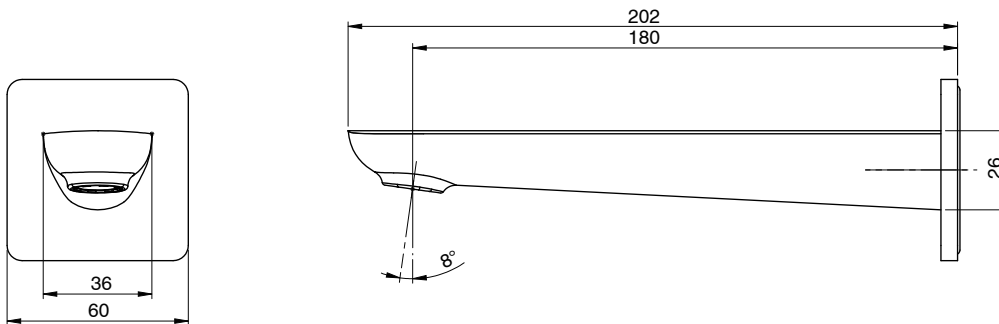

Milli

Milli Glance Wall Basin Outlet 180mm Chrome (6 Star)

2263012

SPECIFICATIONS

Recommended Use	Domestic, Hotel & Commercial
Colour	Chrome
Finish	Polished
Material	DR Brass
Recommended Pressure Range	150 - 500 kPa
Maximum Continuous Working Temperature	65 deg C
Suitable for Storage Tank Hot Water	Yes
Suitable for Continuous Flow Hot Water	Yes
Suitable for Gravity Feed Hot Water	No

WARRANTY

Warranty - Domestic Use	15 Years
Spare Parts & Labour	12 Months

Please refer to Warranty Page for full Terms and Conditions

Dimensions are nominal measurements only.

CLEANING RECOMMENDATIONS:

We recommend the use of soapy water or approved cleaners. This product should not be cleaned with abrasive materials. Damage caused by any improper treatment is not covered by the product warranty. Refer to Warranty Conditions

Disclaimer: Products in this specification manual must by regulation be installed by licensed and registered trade people. The manufacturer/distributor reserves the right to vary specifications or delete models from their range without prior notification. Dimensions are nominal measurements only. Dimensions and set-outs listed are correct at time of publication however the manufacturer/distributor takes no responsibility for printing errors.

Published 13/07/2022

To see the complete Milli range go to www.reece.com.au