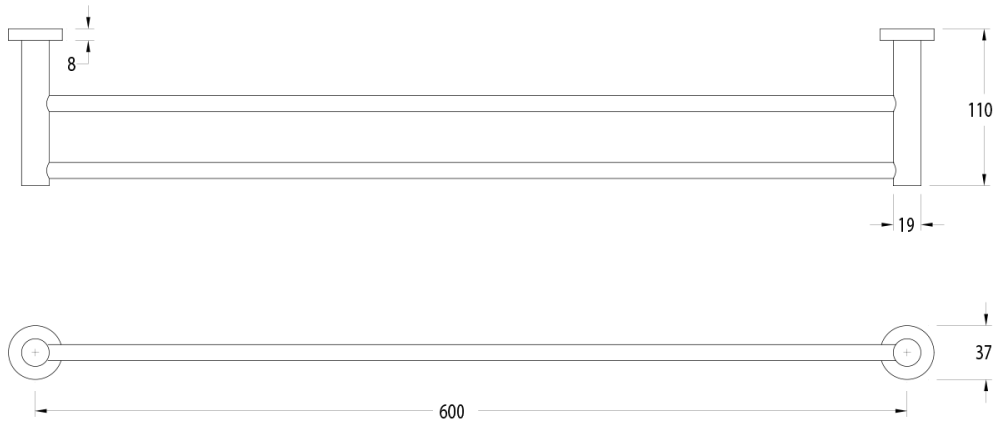

Milli Mood Edit Double Towel Rail 600mm PVD Brushed Nickel

9511595

SPECIFICATIONS

Recommended Use	Domestic, Hotel & Commercial
Colour	Brushed Nickel
Material	DR Brass

WARRANTY

Replacement Only - Domestic Use 15 Years

Please refer to Warranty Page for full Terms and Conditions

Dimensions are nominal measurements only.

CLEANING RECOMMENDATIONS:

We recommend the use of soapy water or approved cleaners. This product should not be cleaned with abrasive materials. Damage caused by any improper treatment is not covered by the product warranty. Refer to Warranty Conditions

Disclaimer: Products in this specification manual must by regulation be installed by licensed and registered trade people. The manufacturer/distributor reserves the right to vary specifications or delete models from their range without prior notification. Dimensions are nominal measurements only. Dimensions and set-outs listed are correct at time of publication however the manufacturer/distributor takes no responsibility for printing errors.

Published 28/03/2022

To see the complete Milli range go to www.reece.com.au