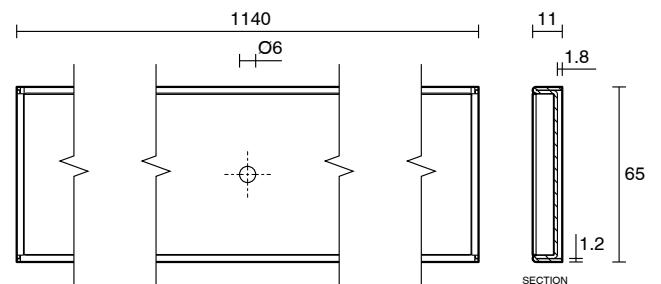

Posh Solus Tile Over Shower Tray with 1140mm Long Rear Stainless Steel Tile Insert Channel Suits Tiles up to 8mm (For 3 Wall / Alcove Install) 1200mm x 900mm

9512250

SPECIFICATIONS

Recommended Use	Domestic, Hotel & Commercial
Shower Base Colour	Grey
Shower Base Material	SMC
Shower Grate Material	Stainless Steel (316 Grade)
Waste Position	Centre Rear
Shower Base Waste Size	50 mm
Weight of Shower Base	22 kg
Usage	Alcove Install

WARRANTY

Warranty - Domestic Use	10 Years
Spare Parts & Labour	12 Months

Please refer to Warranty Page for full Terms and Conditions

Dimensions are nominal measurements only.

CLEANING RECOMMENDATIONS:

We recommend the use of soapy water or approved cleaners. This product should not be cleaned with abrasive materials. Damage caused by any improper treatment is not covered by the product warranty. Refer to Warranty Conditions

Disclaimer: Products in this specification manual must by regulation be installed by licensed and registered trade people. The manufacturer/distributor reserves the right to vary specifications or delete models from their range without prior notification. Dimensions are nominal measurements only. Dimensions and set-outs listed are correct at time of publication however the manufacturer/distributor takes no responsibility for printing errors.

Published 31/07/2023

To see the complete Posh range go to
www.reece.com.au