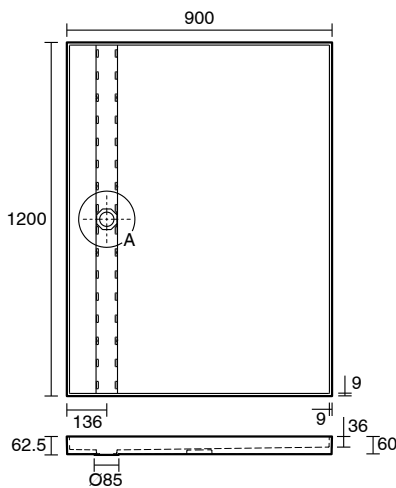

Posh Solus Tile Over Shower Tray with 1140mm Long Rear Stainless Steel Tile Insert Channel Suits Tiles up to 8mm (For 3 Wall / Alcove Install) 1200mm x 900mm

9512250

SPECIFICATIONS

Recommended Use	Domestic, Hotel & Commercial
Shower Base Colour	Grey
Shower Base Material	SMC
Shower Grate Material	Stainless Steel (316 Grade)
Waste Position	Centre Rear
Shower Base Waste Size	50 mm
Weight of Shower Base	22 kg
Usage	Alcove Install

WARRANTY

Warranty - Domestic Use	10 Years
Spare Parts & Labour	12 Months

Please refer to Warranty Page for full Terms and Conditions

Dimensions are nominal measurements only.

CLEANING RECOMMENDATIONS:

We recommend the use of soapy water or approved cleaners. This product should not be cleaned with abrasive materials. Damage caused by any improper treatment is not covered by the product warranty. Refer to Warranty Conditions

Disclaimer: Products in this specification manual must by regulation be installed by licensed and registered trade people. The manufacturer/distributor reserves the right to vary specifications or delete models from their range without prior notification. Dimensions are nominal measurements only. Dimensions and set-outs listed are correct at time of publication however the manufacturer/distributor takes no responsibility for printing errors.

Published 31/07/2023

To see the complete Posh range go to
www.reece.com.au