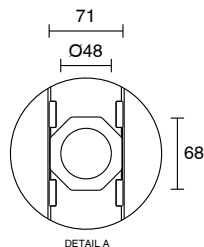

Posh Solus Tile Over Shower Tray with 1140mm Long Rear Stainless Steel Tile Insert Channel Suits Tiles up to 8mm (For 3 Wall / Alcove Install) 1200mm x 900mm

9512250

SPECIFICATIONS

Recommended Use	Domestic, Hotel & Commercial
Shower Base Colour	Grey
Shower Base Material	SMC
Shower Grate Material	Stainless Steel (316 Grade)
Waste Position	Centre Rear
Shower Base Waste Size	50 mm
Weight of Shower Base	22 kg
Usage	Alcove Install

WARRANTY

Warranty - Domestic Use	10 Years
Spare Parts & Labour	12 Months

Please refer to Warranty Page for full Terms and Conditions

Dimensions are nominal measurements only.

CLEANING RECOMMENDATIONS:

We recommend the use of soapy water or approved cleaners. This product should not be cleaned with abrasive materials. Damage caused by any improper treatment is not covered by the product warranty. Refer to Warranty Conditions

Disclaimer: Products in this specification manual must by regulation be installed by licensed and registered trade people. The manufacturer/distributor reserves the right to vary specifications or delete models from their range without prior notification. Dimensions are nominal measurements only. Dimensions and set-outs listed are correct at time of publication however the manufacturer/distributor takes no responsibility for printing errors.

Published 31/07/2023

To see the complete Posh range go to
www.reece.com.au