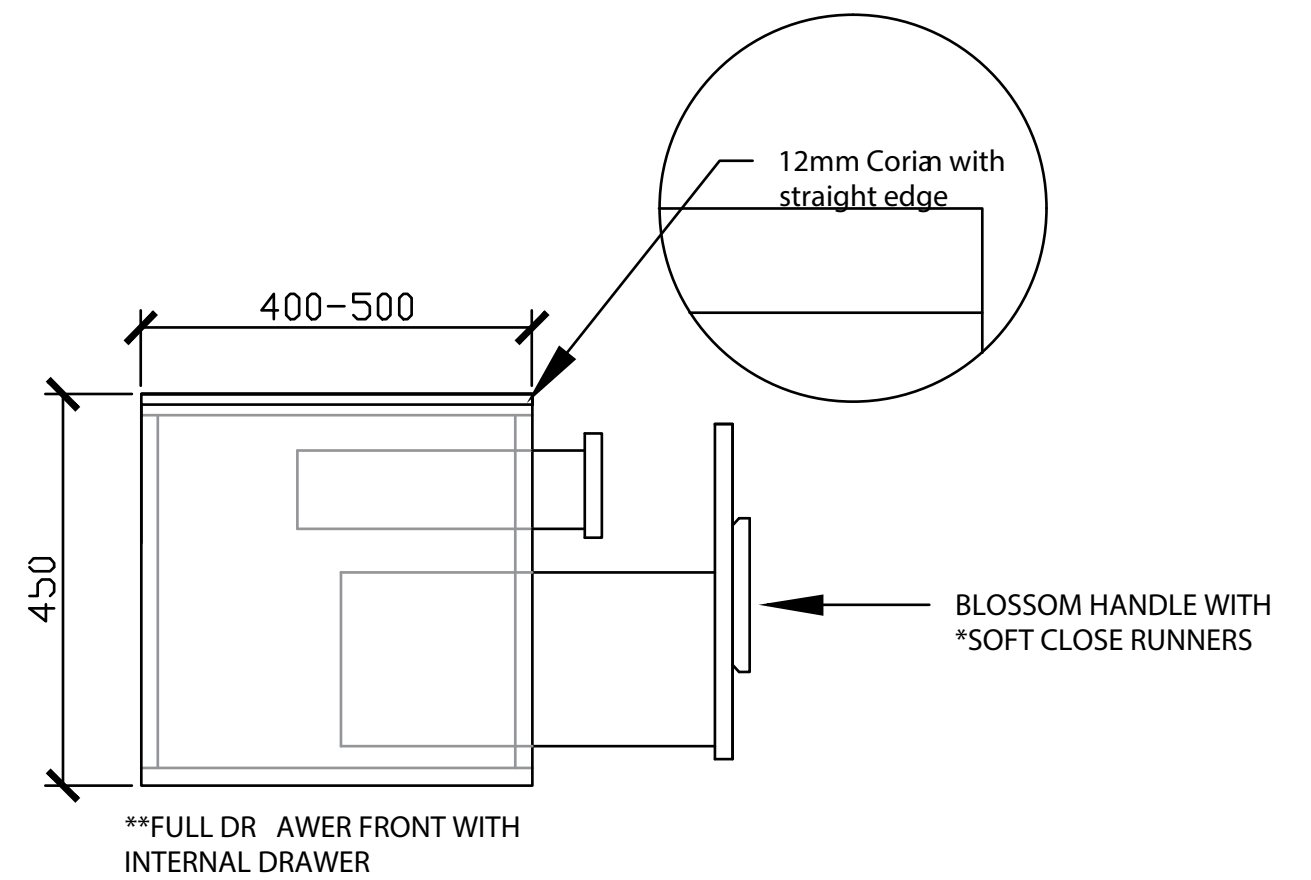

INTERNAL VIEW for 1000, 1200, 1500, 1800 & 2000

*Please note: One internal drawer included, placement opposite waste cutout.

SIDE VIEW for 1000, 1200, 1500, 1800 & 2000