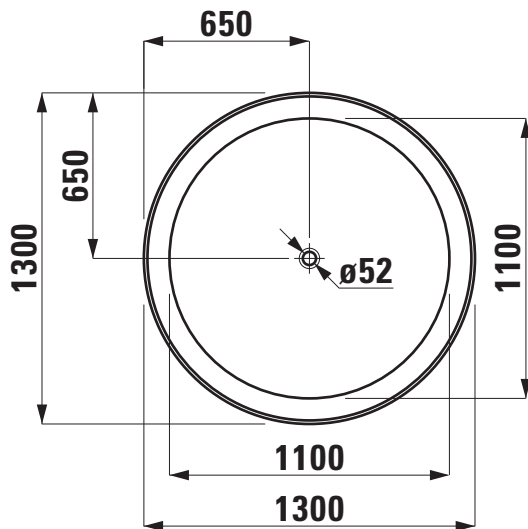

LAUFEN Val Freestanding Bath with Overflow 1300 Round White

9510105

SPECIFICATIONS

Recommended Use	Domestic, Hotel & Commercial
Material	Sentec Solid Surface
Colour	White
Capacity	460 ltr
Weight	129 kg
Overflow Configuration	Overflow
Plug & Waste	Sold Separately

WARRANTY

Warranty - Domestic Use	15 Years
Spare Parts & Labour	12 Months

Please refer to Warranty Page for full Terms and Conditions

Dimensions are nominal measurements only.

CLEANING RECOMMENDATIONS:

We recommend the use of soapy water or approved cleaners. This product should not be cleaned with abrasive materials. Damage caused by any improper treatment is not covered by the product warranty. Refer to Warranty Conditions

Disclaimer: Products in this specification manual must by regulation be installed by licensed and registered trade people. The manufacturer/distributor reserves the right to vary specifications or delete models from their range without prior notification. Dimensions are nominal measurements only. Dimensions and set-outs listed are correct at time of publication however the manufacturer/distributor takes no responsibility for printing errors.

Published 06/10/2020

To see the complete LAUFEN range go to www.reece.com.au