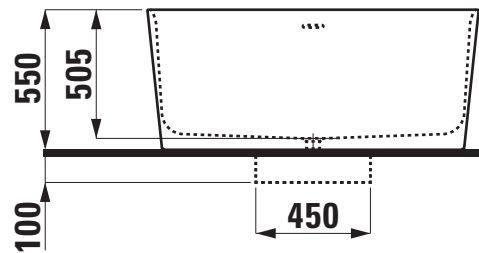

LAUFEN Val Freestanding Bath with Overflow 1300 Round White

9510105

SPECIFICATIONS

Recommended Use	Domestic, Hotel & Commercial
Material	Sentec Solid Surface
Colour	White
Capacity	460 ltr
Weight	129 kg
Overflow Configuration	Overflow
Plug & Waste	Sold Separately

WARRANTY

Warranty - Domestic Use	15 Years
Spare Parts & Labour	12 Months

Please refer to Warranty Page for full Terms and Conditions

Dimensions are nominal measurements only.

CLEANING RECOMMENDATIONS:

We recommend the use of soapy water or approved cleaners. This product should not be cleaned with abrasive materials. Damage caused by any improper treatment is not covered by the product warranty. Refer to Warranty Conditions

Disclaimer: Products in this specification manual must by regulation be installed by licensed and registered trade people. The manufacturer/distributor reserves the right to vary specifications or delete models from their range without prior notification. Dimensions are nominal measurements only. Dimensions and set-outs listed are correct at time of publication however the manufacturer/distributor takes no responsibility for printing errors.

Published 06/10/2020

To see the complete LAUFEN range go to www.reece.com.au