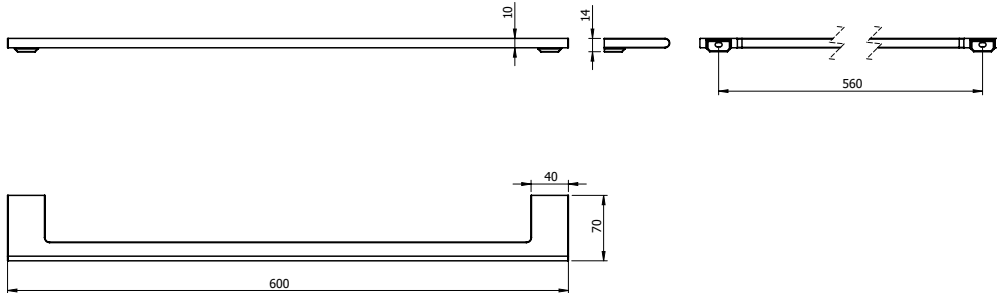

Milli Meld Edit Single Towel Rail 600mm Chrome

2265648

SPECIFICATIONS

Recommended Use	Domestic, Hotel & Commercial
Colour	Chrome
Material	Aluminium

WARRANTY

Replacement Only - Domestic Use 15 Years

Please refer to Warranty Page for full Terms and Conditions

Dimensions are nominal measurements only.

CLEANING RECOMMENDATIONS:

We recommend the use of soapy water or approved cleaners. This product should not be cleaned with abrasive materials. Damage caused by any improper treatment is not covered by the product warranty. Refer to Warranty Conditions

Disclaimer: Products in this specification manual must by regulation be installed by licensed and registered trade people. The manufacturer/distributor reserves the right to vary specifications or delete models from their range without prior notification. Dimensions are nominal measurements only. Dimensions and set-outs listed are correct at time of publication however the manufacturer/distributor takes no responsibility for printing errors.

Published 25/03/2022

To see the complete Milli range go to
www.reece.com.au