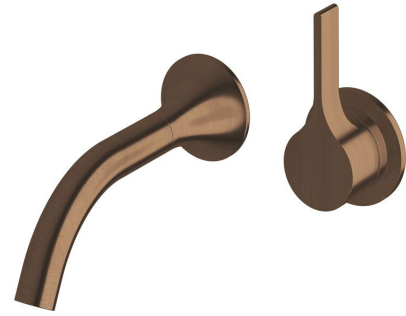

Dimensions are nominal measurements only.

CLEANING RECOMMENDATIONS:

We recommend the use of soapy water or approved cleaners. This product should not be cleaned with abrasive materials. Damage caused by any improper treatment is not covered by the product warranty. Refer to Warranty Conditions

Disclaimer: Products in this specification manual must by regulation be installed by licensed and registered trade people. The manufacturer/distributor reserves the right to vary specifications or delete models from their range without prior notification. Dimensions are nominal measurements only. Dimensions and set-outs listed are correct at time of publication however the manufacturer/distributor takes no responsibility for printing errors.

Published 02/07/2021

To see the complete Milli range go to www.reece.com.au