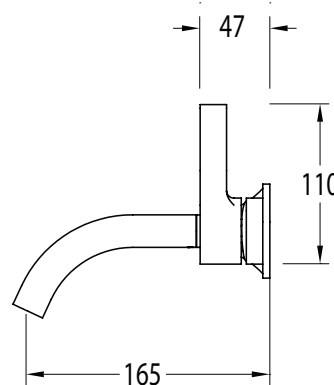

Dimensions are nominal measurements only.

CLEANING RECOMMENDATIONS:

We recommend the use of soapy water or approved cleaners. This product should not be cleaned with abrasive materials. Damage caused by any improper treatment is not covered by the product warranty. Refer to Warranty Conditions

Disclaimer: Products in this specification manual must by regulation be installed by licensed and registered trade people. The manufacturer/distributor reserves the right to vary specifications or delete models from their range without prior notification. Dimensions are nominal measurements only. Dimensions and set-outs listed are correct at time of publication however the manufacturer/distributor takes no responsibility for printing errors.

Published 02/07/2021

To see the complete Milli range go to www.reece.com.au