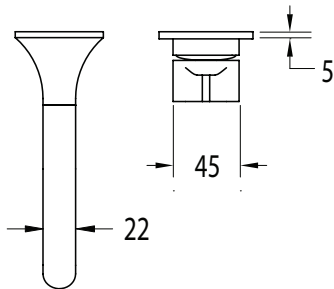

Dimensions are nominal measurements only.

CLEANING RECOMMENDATIONS:

We recommend the use of soapy water or approved cleaners. This product should not be cleaned with abrasive materials. Damage caused by any improper treatment is not covered by the product warranty. Refer to Warranty Conditions

Disclaimer: Products in this specification manual must by regulation be installed by licensed and registered trade people. The manufacturer/distributor reserves the right to vary specifications or delete models from their range without prior notification. Dimensions are nominal measurements only. Dimensions and set-outs listed are correct at time of publication however the manufacturer/distributor takes no responsibility for printing errors.

Published 02/07/2021

To see the complete Milli range go to www.reece.com.au