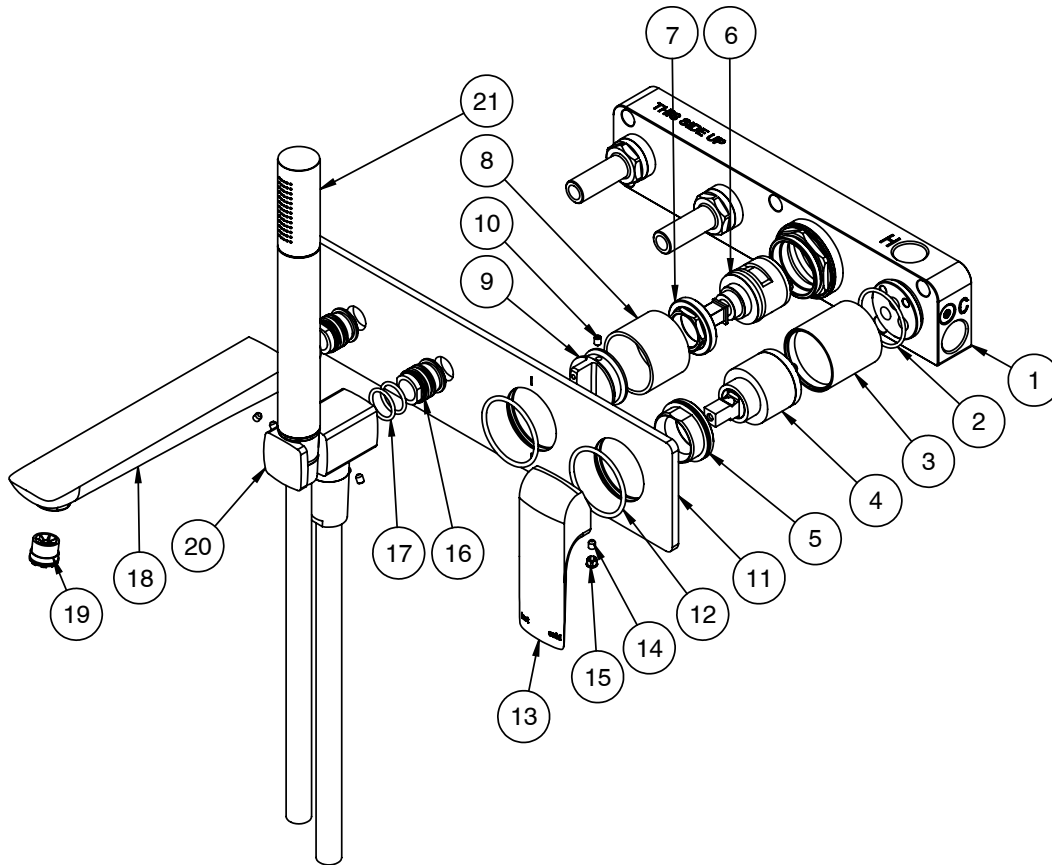

Milli Glance Wall Bath/Shower System (3*) Chrome

| ITEM NO. | DESCRIPTION | PART NUMBER/SPECIFICATION | QTY. |
|----------|-------------------------------|---------------------------|------|
| 1 | Wall Breach assembly | SA5767 | 1 |
| 2 | O Ring | ID33 X 2.0 | 1 |
| 3 | Wall Mixer Sleeve | PR2920 | 1 |
| 4 | 35mm Cartridge | KCG-K035A | 1 |
| 5 | Lock Nut Dome Sleeve | PR2921 | 1 |
| 6 | Two Way Diverter 31mm | K31ADB-8 | 1 |
| 7 | Diverter Locknut | PR5770 | 1 |
| 8 | Diverter Sleeve | PR5771 | 1 |
| 9 | Diverter Lever | PR5772 | 1 |
| 10 | Point End | GSC M4 X 5 | 2 |
| 11 | Dress Plate | PR5773 | 1 |
| 12 | O Ring | ID39 X 2.5 | 2 |
| 13 | Wall Mixer Handle | PR1672 | 1 |
| 14 | Grub Screw Plain Cup | M4 X 5 | 5 |
| 15 | Screw Cap ABS | PR2917 | 1 |
| 16 | Wall Spout Adaptor | PR1680 | 2 |
| 17 | O Ring | ID16 X 2.0 | 4 |
| 18 | Wall Set Spout | PR1681 | 1 |
| 19 | Flow Straightener | PR100-400074 | 1 |
| 20 | Shower Bracket Assembly | SA5777 | 1 |
| 21 | Hand Shower and Hose Assembly | SA5782 | 1 |