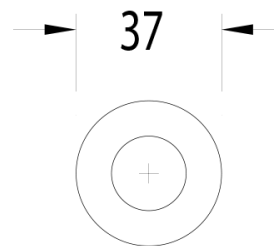

Milli Mood Edit Robe Hook PVD Brushed Nickel

9511598

SPECIFICATIONS

Recommended Use	Domestic, Hotel & Commercial
Colour	Brushed Nickel
Material	DR Brass

WARRANTY

Replacement Only - Domestic Use 15 Years

Please refer to Warranty Page for full Terms and Conditions