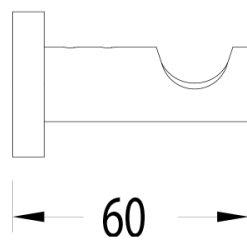

Milli Mood Edit Robe Hook PVD Brushed Nickel

9511598

SPECIFICATIONS

Recommended Use	Domestic, Hotel & Commercial
Colour	Brushed Nickel
Material	DR Brass

WARRANTY

Replacement Only - Domestic Use 15 Years

Please refer to Warranty Page for full Terms and Conditions