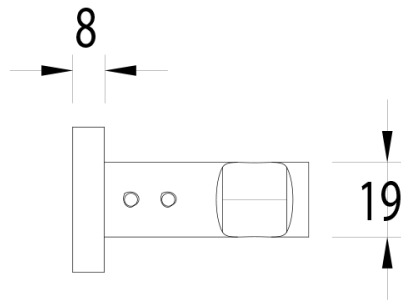

Milli Mood Edit Robe Hook PVD Brushed Nickel

9511598

SPECIFICATIONS

Recommended Use	Domestic, Hotel & Commercial
Colour	Brushed Nickel
Material	DR Brass

WARRANTY

Replacement Only - Domestic Use 15 Years

Please refer to Warranty Page for full Terms and Conditions