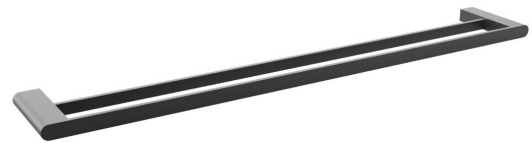

## Mizu Soothe Double Towel Rail 750mm Brushed Gunmetal

2265130

SPECIFICATIONS	
Recommended Use	Domestic;Hotel;Commercial
Colour Finish	Brushed Gunmetal
Primary Material	Zinc
WARRANTY	
Replacement Only - Domestic Use (Years)	10
Parts Replacement Only (Years)	1
<i>Please refer to Warranty Page for full Terms and Conditions</i>	

Dimensions are nominal measurements only.