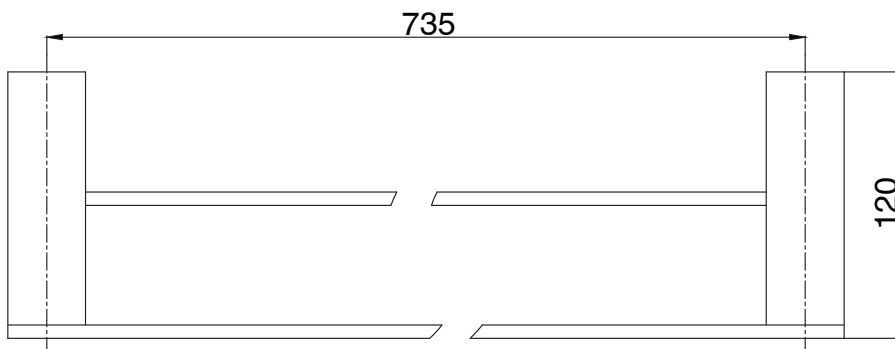

## Mizu Soothe Double Towel Rail 750mm Brushed Gunmetal

2265130

SPECIFICATIONS	
Recommended Use	Domestic;Hotel;Commercial
Colour Finish	Brushed Gunmetal
Primary Material	Zinc
WARRANTY	
Replacement Only - Domestic Use (Years)	10
Parts Replacement Only (Years)	1
<i>Please refer to Warranty Page for full Terms and Conditions</i>	

Dimensions are nominal measurements only.