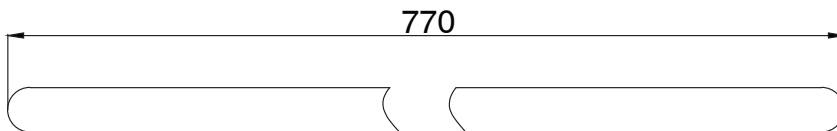

## Mizu Soothe Double Towel Rail 750mm Brushed Gunmetal

2265130

SPECIFICATIONS	
Recommended Use	Domestic;Hotel;Commercial
Colour Finish	Brushed Gunmetal
Primary Material	Zinc
WARRANTY	
Replacement Only - Domestic Use (Years)	10
Parts Replacement Only (Years)	1
<i>Please refer to Warranty Page for full Terms and Conditions</i>	

Dimensions are nominal measurements only.