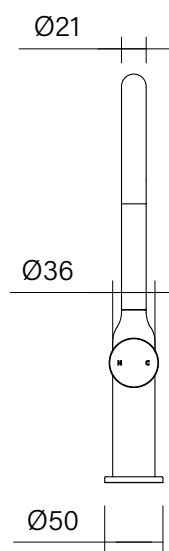

Faucet Strommen Vara Disc Gooseneck Basin Mixer Tap Armada Bronze (6 Star) Lead Free

40325

SPECIFICATIONS	
Recommended Use	Domestic; Commercial; Hotel
Colour Finish	Armada Bronze
Primary Material	DR Brass
Recommended Pressure Range	300 - 500 kPa
Max Continuous Working Temperature (deg C)	65
Min Continuous Working Temperature (deg C)	5
Hot Water Unit Suitability	Storage Tank, Continuous Flow
WARRANTY	
Warranty - Domestic Use (Years)	40
Spare Parts & Labour (Years)	10
<i>Please refer to Warranty Page for full Terms and Conditions</i>	

Disclaimer: Products in this specification manual must by regulation be installed by licensed and registered trade people. The manufacturer/distributor reserves the right to vary specifications or delete models from their range without prior notification. Dimensions are nominal measurements only. Dimensions and set-outs listed are correct at time of publication however the manufacturer/distributor takes no responsibility for printing errors.