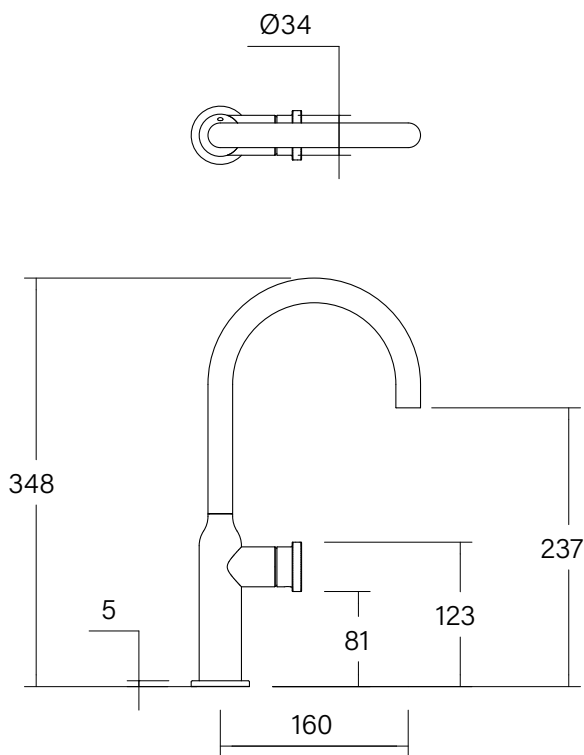

Faucet Strommen Vara Disc Gooseneck Basin Mixer Tap Armada Bronze (6 Star) Lead Free

40325

SPECIFICATIONS	
Recommended Use	Domestic; Commercial; Hotel
Colour Finish	Armada Bronze
Primary Material	DR Brass
Recommended Pressure Range	300 - 500 kPa
Max Continuous Working Temperature (deg C)	65
Min Continuous Working Temperature (deg C)	5
Hot Water Unit Suitability	Storage Tank, Continuous Flow
WARRANTY	
Warranty - Domestic Use (Years)	40
Spare Parts & Labour (Years)	10
<i>Please refer to Warranty Page for full Terms and Conditions</i>	

Disclaimer: Products in this specification manual must by regulation be installed by licensed and registered trade people. The manufacturer/distributor reserves the right to vary specifications or delete models from their range without prior notification. Dimensions are nominal measurements only. Dimensions and set-outs listed are correct at time of publication however the manufacturer/distributor takes no responsibility for printing errors.