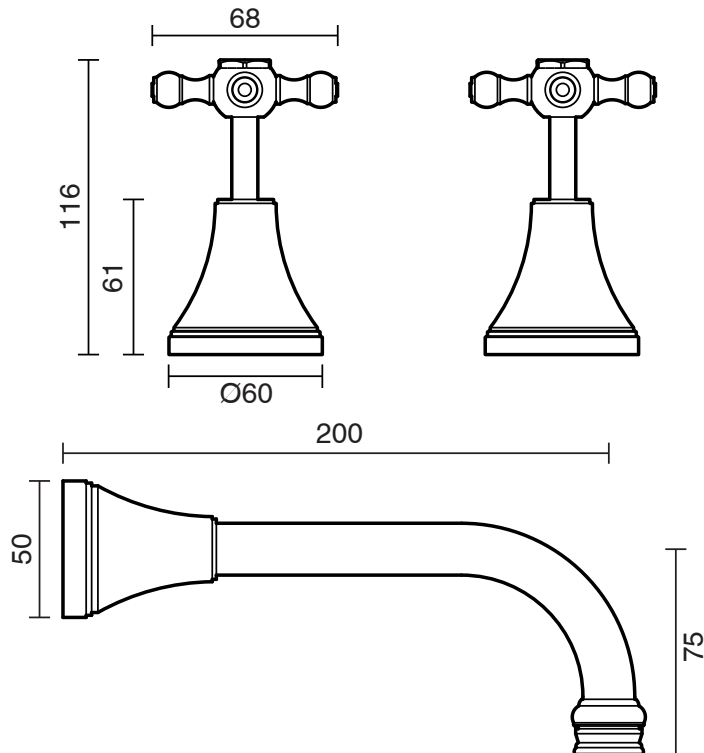

KADO

Kado Era Wall Bath Set 200mm Cross Handles Chrome

9507585

SPECIFICATIONS

Recommended Use	Domestic, Hotel & Commercial
Colour	Chrome
Finish	Polished
Material	DR Brass
Recommended Pressure Range	150 - 500 kPa
Maximum Continuous Working Temperature	80 deg C
Suitable for Storage Tank Hot Water	Yes
Suitable for Continuous Flow Hot Water	Yes
Suitable for Gravity Feed Hot Water	No

WARRANTY

Warranty - Domestic Use	10 Years
Spare Parts & Labour	12 Months

Please refer to Warranty Page for full Terms and Conditions

Dimensions are nominal measurements only.

CLEANING RECOMMENDATIONS:

We recommend the use of soapy water or approved cleaners. This product should not be cleaned with abrasive materials. Damage caused by any improper treatment is not covered by the product warranty. Refer to Warranty Conditions

Disclaimer: Products in this specification manual must by regulation be installed by licensed and registered trade people. The manufacturer/distributor reserves the right to vary specifications or delete models from their range without prior notification. Dimensions are nominal measurements only. Dimensions and set-outs listed are correct at time of publication however the manufacturer/distributor takes no responsibility for printing errors.

Published 12/10/2023

To see the complete Kado range go to www.reece.com.au

WaterMark
AS/NZS 3718
WM-022967