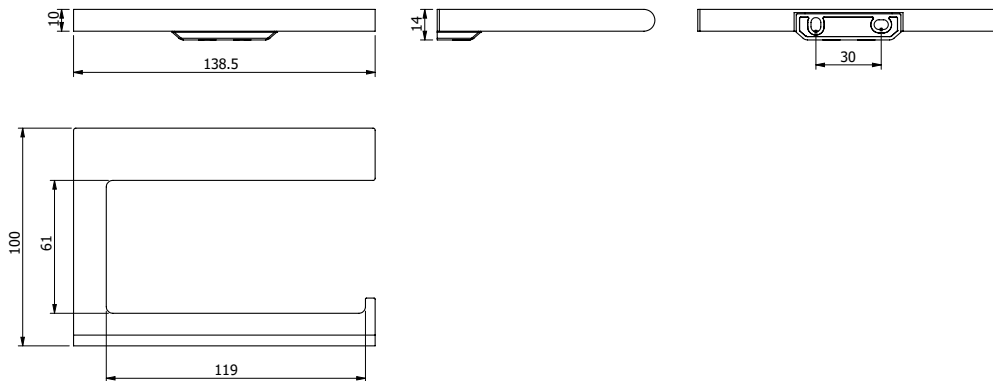

Milli Meld Edit Toilet Roll Holder Brushed Gold

2265662

SPECIFICATIONS

Recommended Use	Domestic, Hotel & Commercial
Colour	Brushed Gold
Material	Aluminium

WARRANTY

Replacement Only - Domestic Use 15 Years

Please refer to Warranty Page for full Terms and Conditions