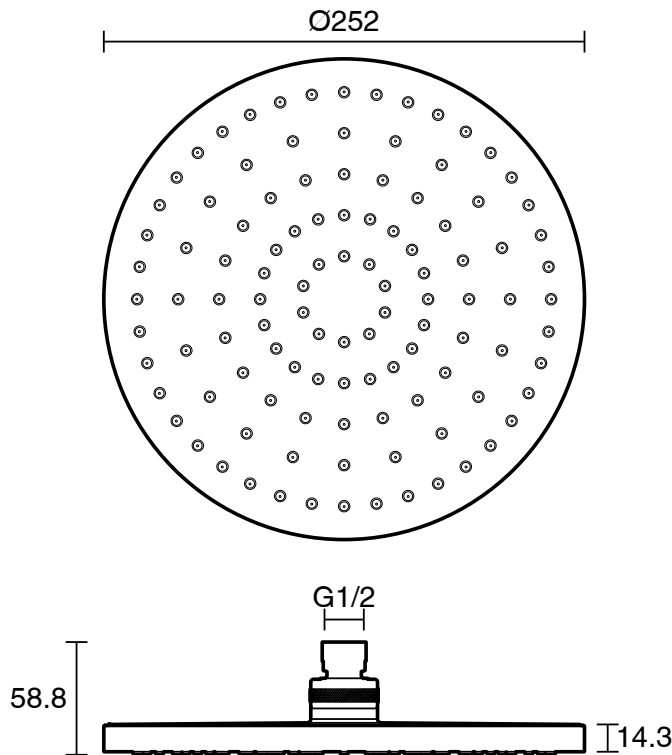

Roca Ona ABS Overhead Shower 250mm Chrome (3 Star)

14961

SPECIFICATIONS

Recommended Use	Domestic;Commercial;Hotel
Colour Category	Chrome
Colour Finish	Polished Chrome
Max Continuous Working Pressure (kPa)	500
Max Continuous Working Temperature (deg C)	60
Hot Water Unit Suitability	Storage Tank;Continuous Flow

WARRANTY

Warranty - Domestic Use (Years)	15
Spare Parts & Labour (Years)	1

Please refer to Warranty Page for full Terms and Conditions

Dimensions are nominal measurements only.

CLEANING RECOMMENDATIONS:

We recommend the use of soapy water or approved cleaners. This product should not be cleaned with abrasive materials. Damage caused by any improper treatment is not covered by the product warranty. Refer to Warranty Conditions

Disclaimer: Products in this specification manual must by regulation be installed by licensed and registered trade people. The manufacturer/distributor reserves the right to vary specifications or delete models from their range without prior notification. Dimensions are nominal measurements only. Dimensions and set-outs listed are correct at time of publication however the manufacturer/distributor takes no responsibility for printing errors.

Published 08/11/2024

To see the complete Roca range go to www.reece.com.au