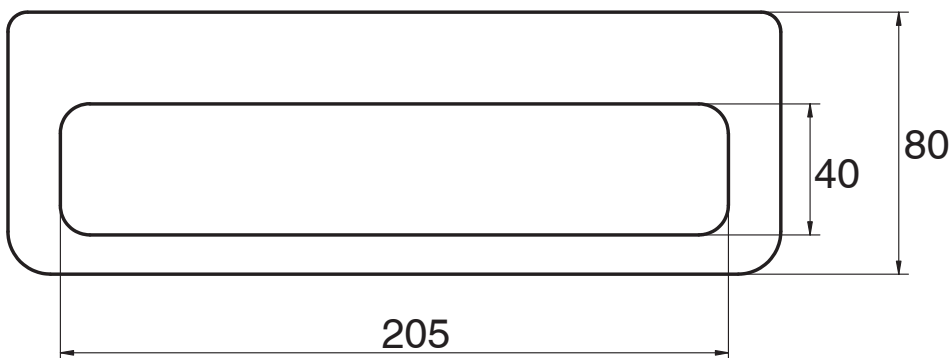

Milli Glance Single Towel Rail 240mm Chrome

9503861

SPECIFICATIONS

Recommended Use	Domestic, Hotel & Commercial
Colour	Chrome

WARRANTY

Replacement Only - Domestic Use 15 Years

Please refer to Warranty Page for full Terms and Conditions