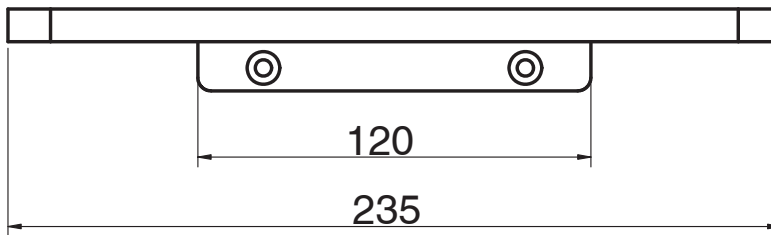

Milli Glance Single Towel Rail 240mm Chrome

9503861

SPECIFICATIONS

Recommended Use	Domestic, Hotel & Commercial
Colour	Chrome

WARRANTY

Replacement Only - Domestic Use 15 Years

Please refer to Warranty Page for full Terms and Conditions